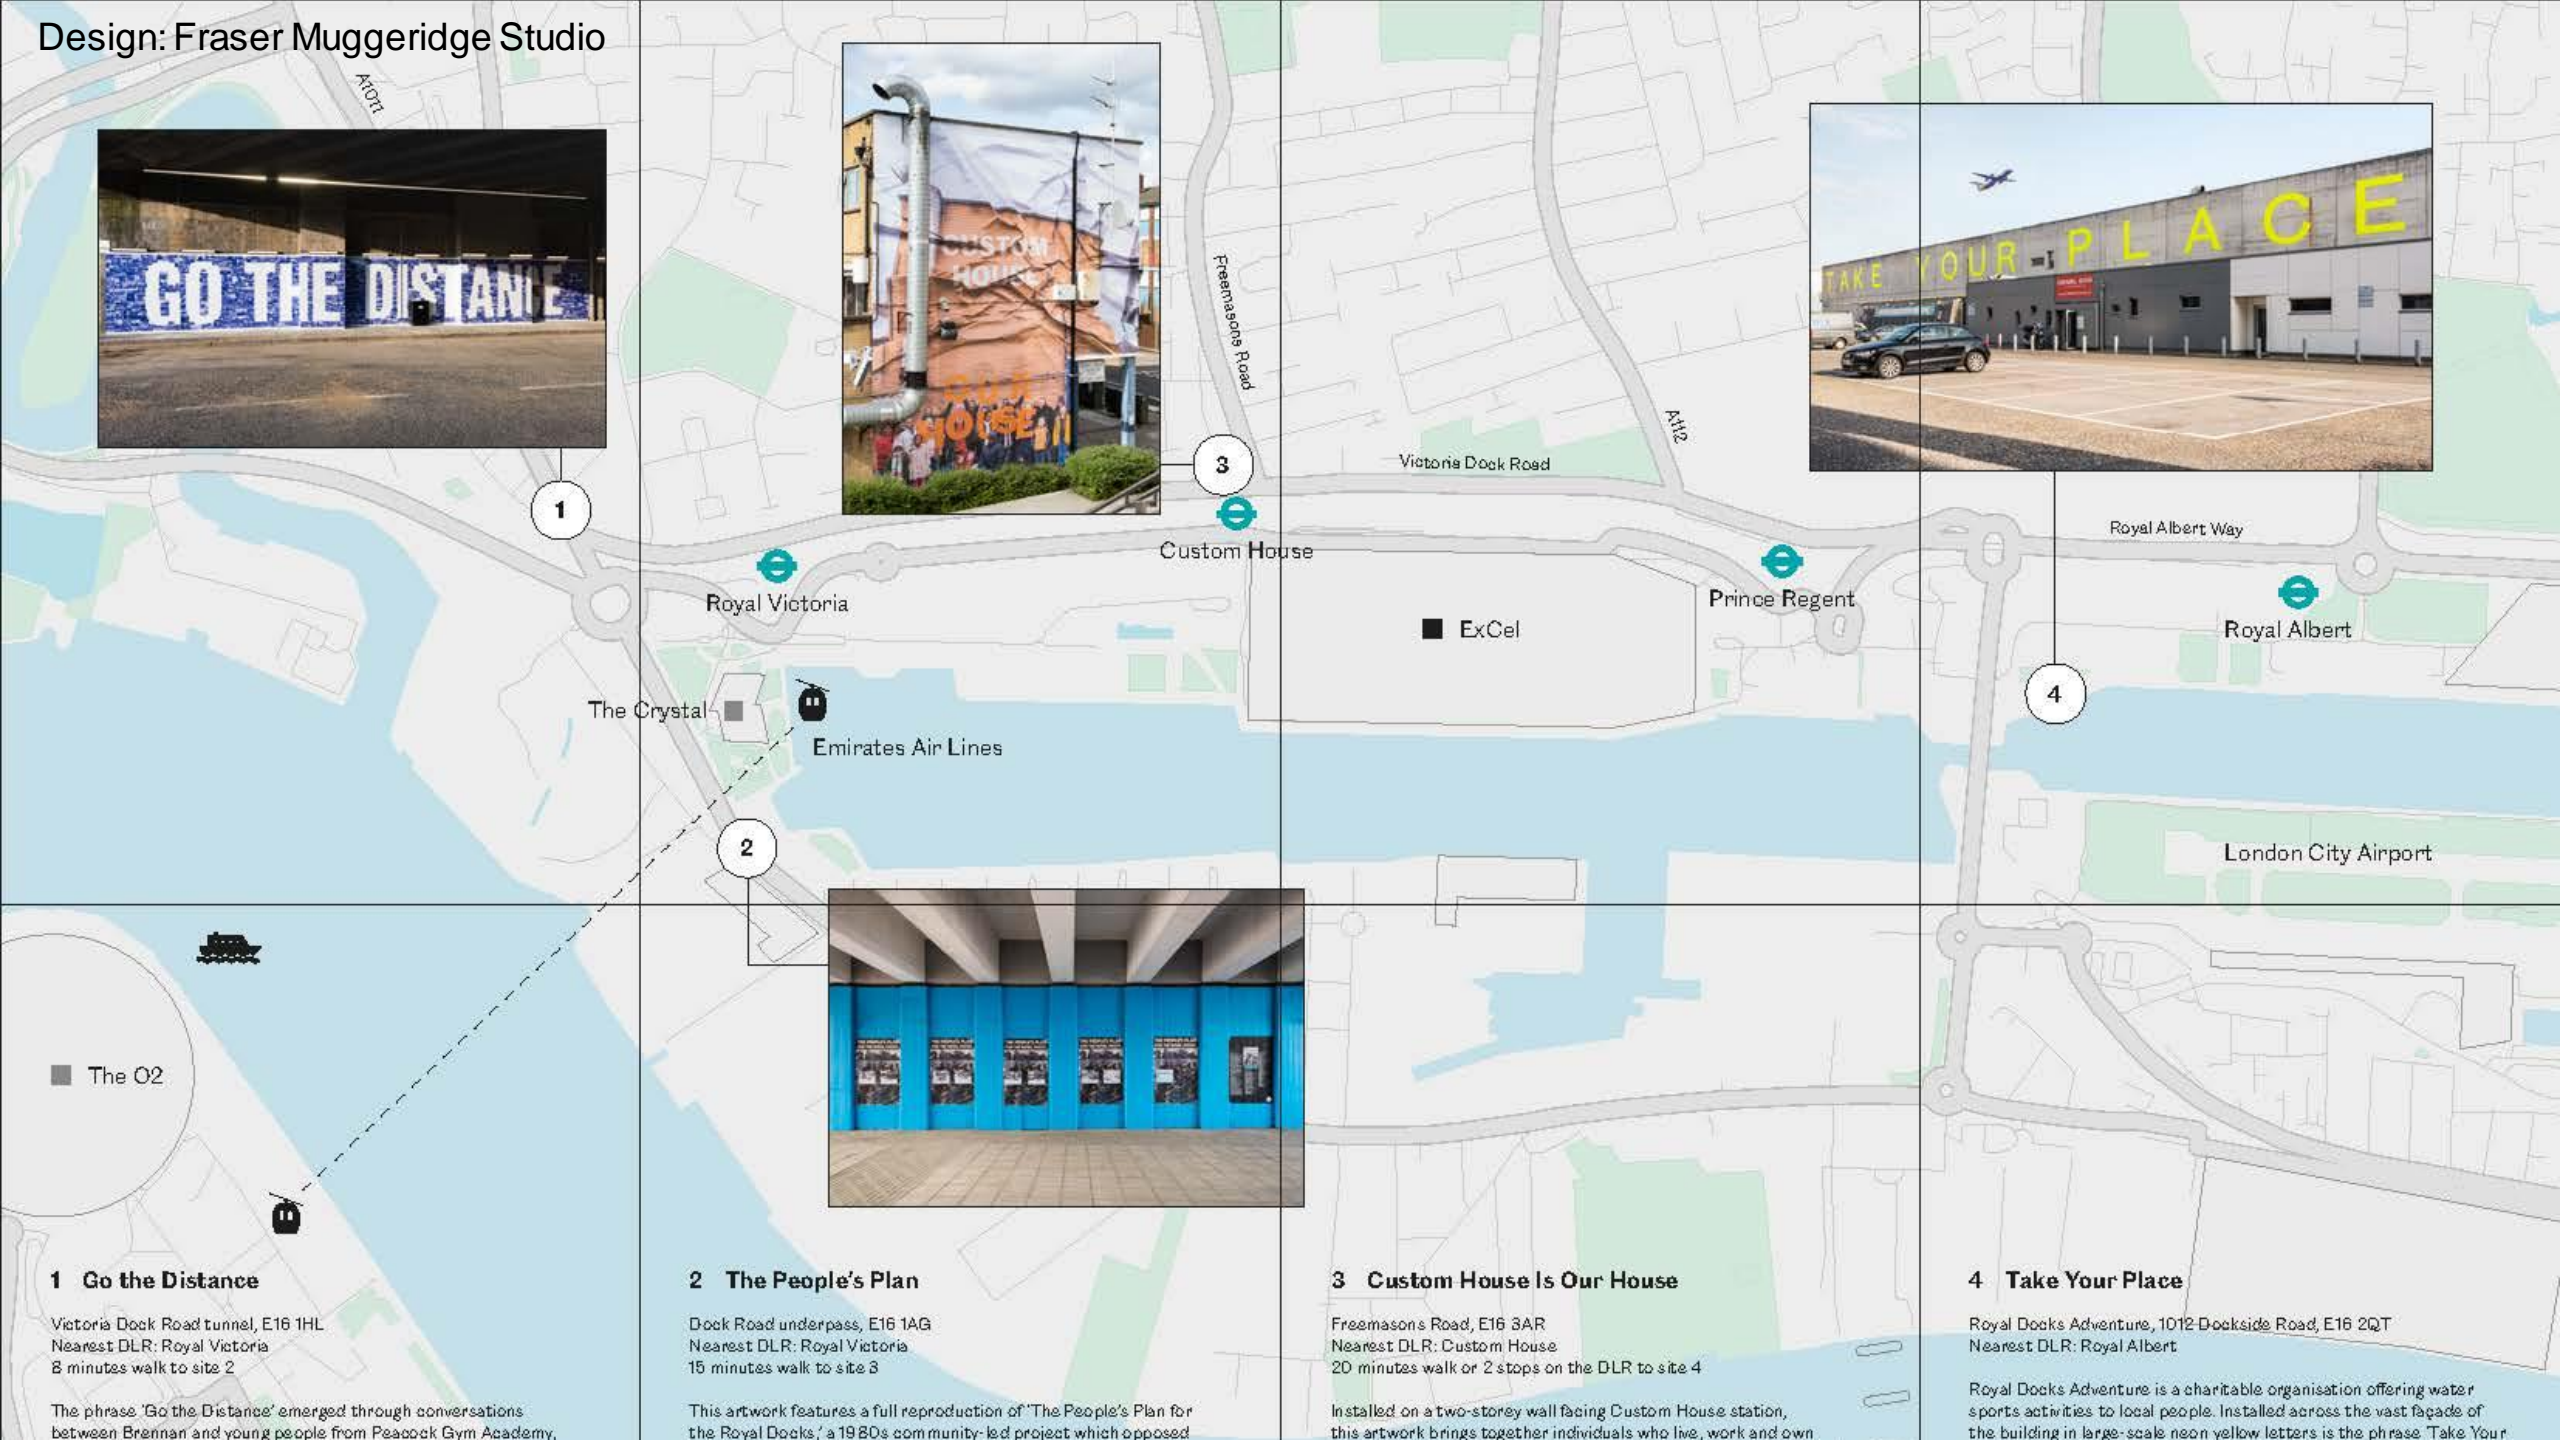

1

3

4

2

The O2

1 Go the Distance

Victoria Dock Road tunnel, E16 1HL
Nearest DLR: Royal Victoria
8 minutes walk to site 2

The phrase 'Go the Distance' emerged through conversations between Brennan and young people from Peacock Gym Academy,

2 The People's Plan

Dock Road underpass, E16 1AG
Nearest DLR: Royal Victoria
15 minutes walk to site 3

This artwork features a full reproduction of 'The People's Plan for the Royal Docks,' a 1980s community-led project which opposed

3 Custom House Is Our House

Freemasons Road, E16 3AR
Nearest DLR: Custom House
20 minutes walk or 2 stops on the DLR to site 4

Installed on a two-storey wall facing Custom House station, this artwork brings together individuals who live, work and own

4 Take Your Place

Royal Docks Adventure, 1012-Dockside Road, E16 2QT
Nearest DLR: Royal Albert

Royal Docks Adventure is a charitable organisation offering water sports activities to local people. Installed across the vast façade of the building in large-scale neon yellow letters is the phrase 'Take Your