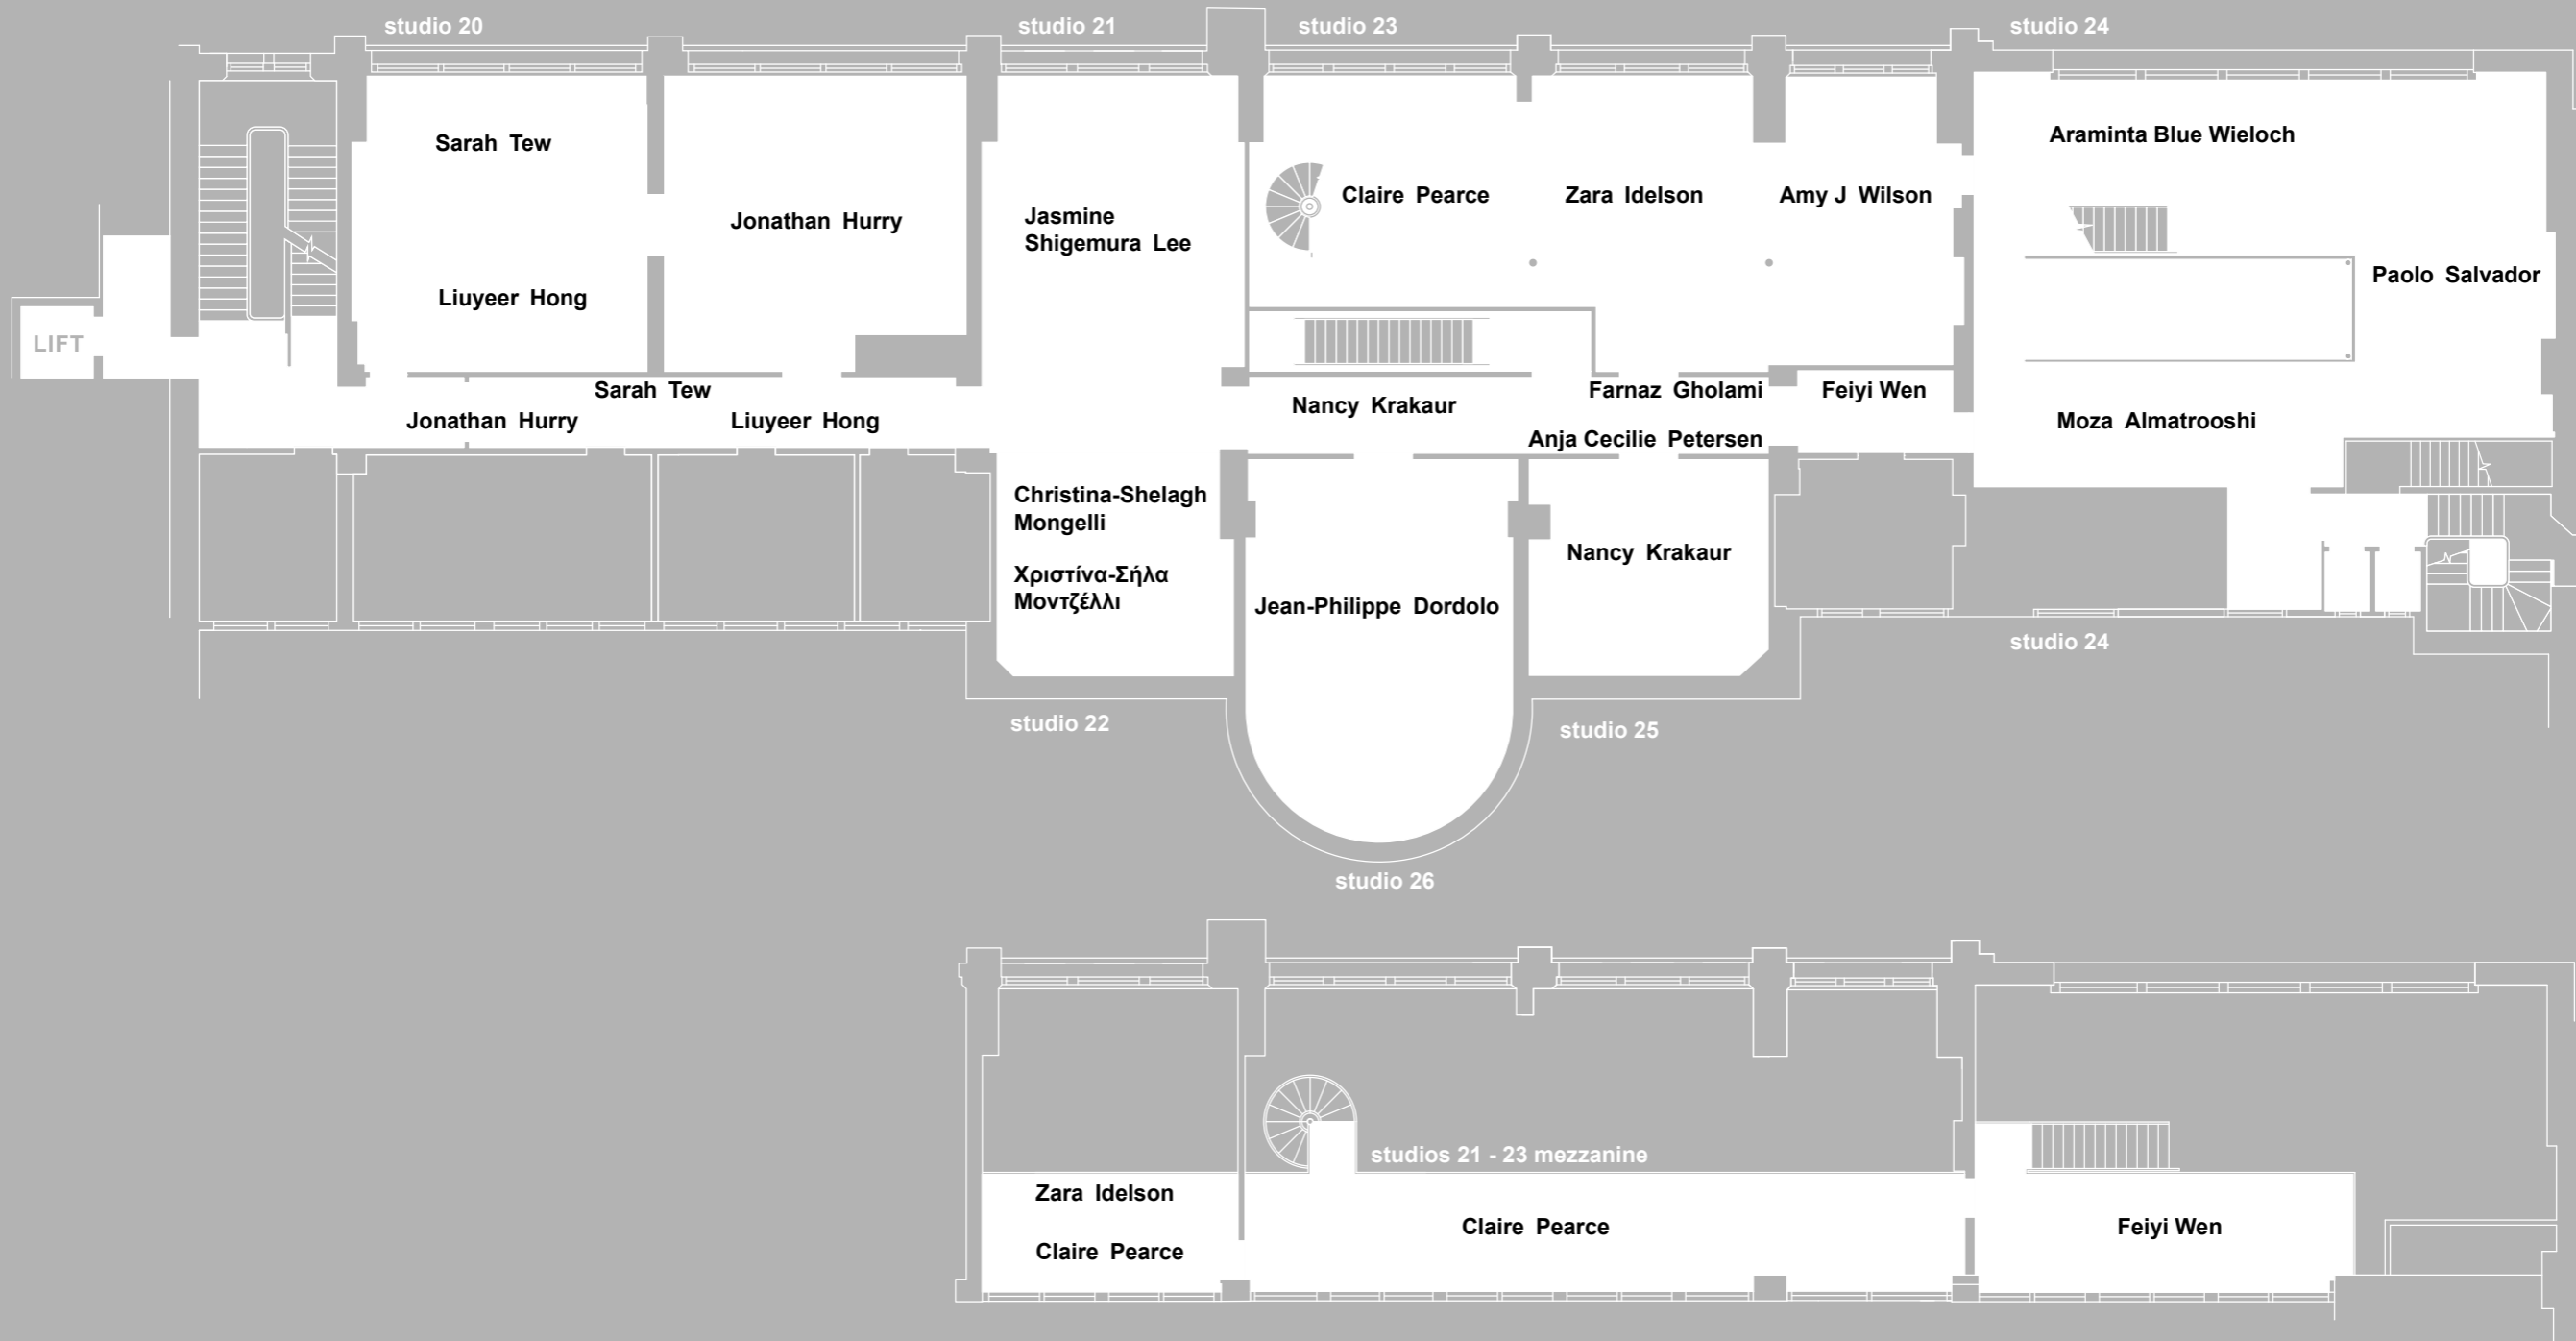

Anthony Hensman

Jack Sutherland

Shinuk Suh

studio 18

basement

Portico:	Boon & Baum
Observatory:	Sophie Bouvier Ausländer
North Lodge:	Naomi Siderfin
Lawn:	Anthony Hensman
Lawn:	Camila Lobos Diaz

ground floor

first floor

second floor