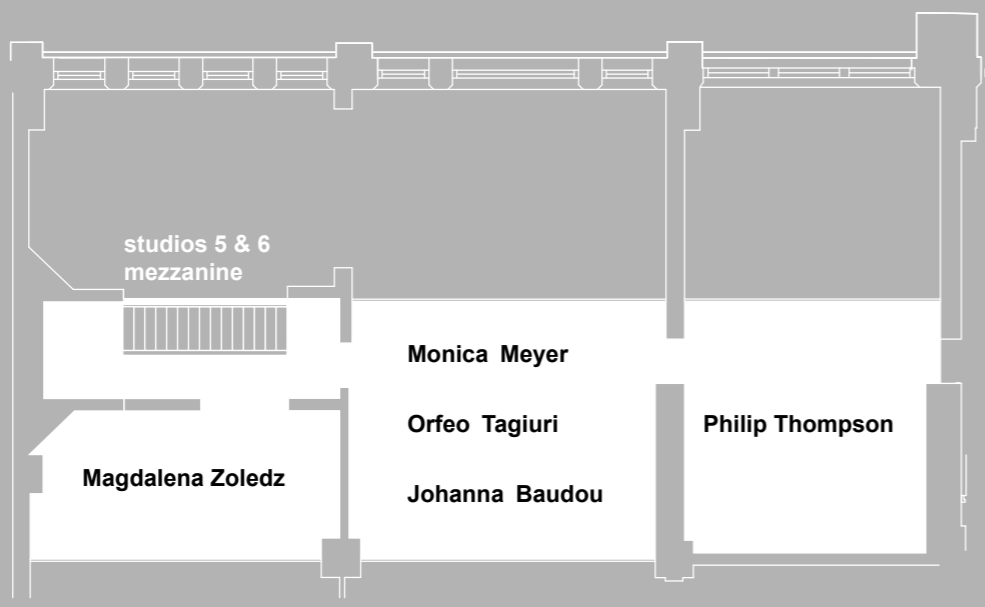

Anthony Hensman

Jack Sutherland

Shinuk Suh

studio 18

basement

Portico:	Boon & Baum
Observatory:	Sophie Bouvier Ausländer
North Lodge:	Naomi Siderfin
Lawn:	Anthony Hensman
Lawn:	Camila Lobos Diaz

ground floor