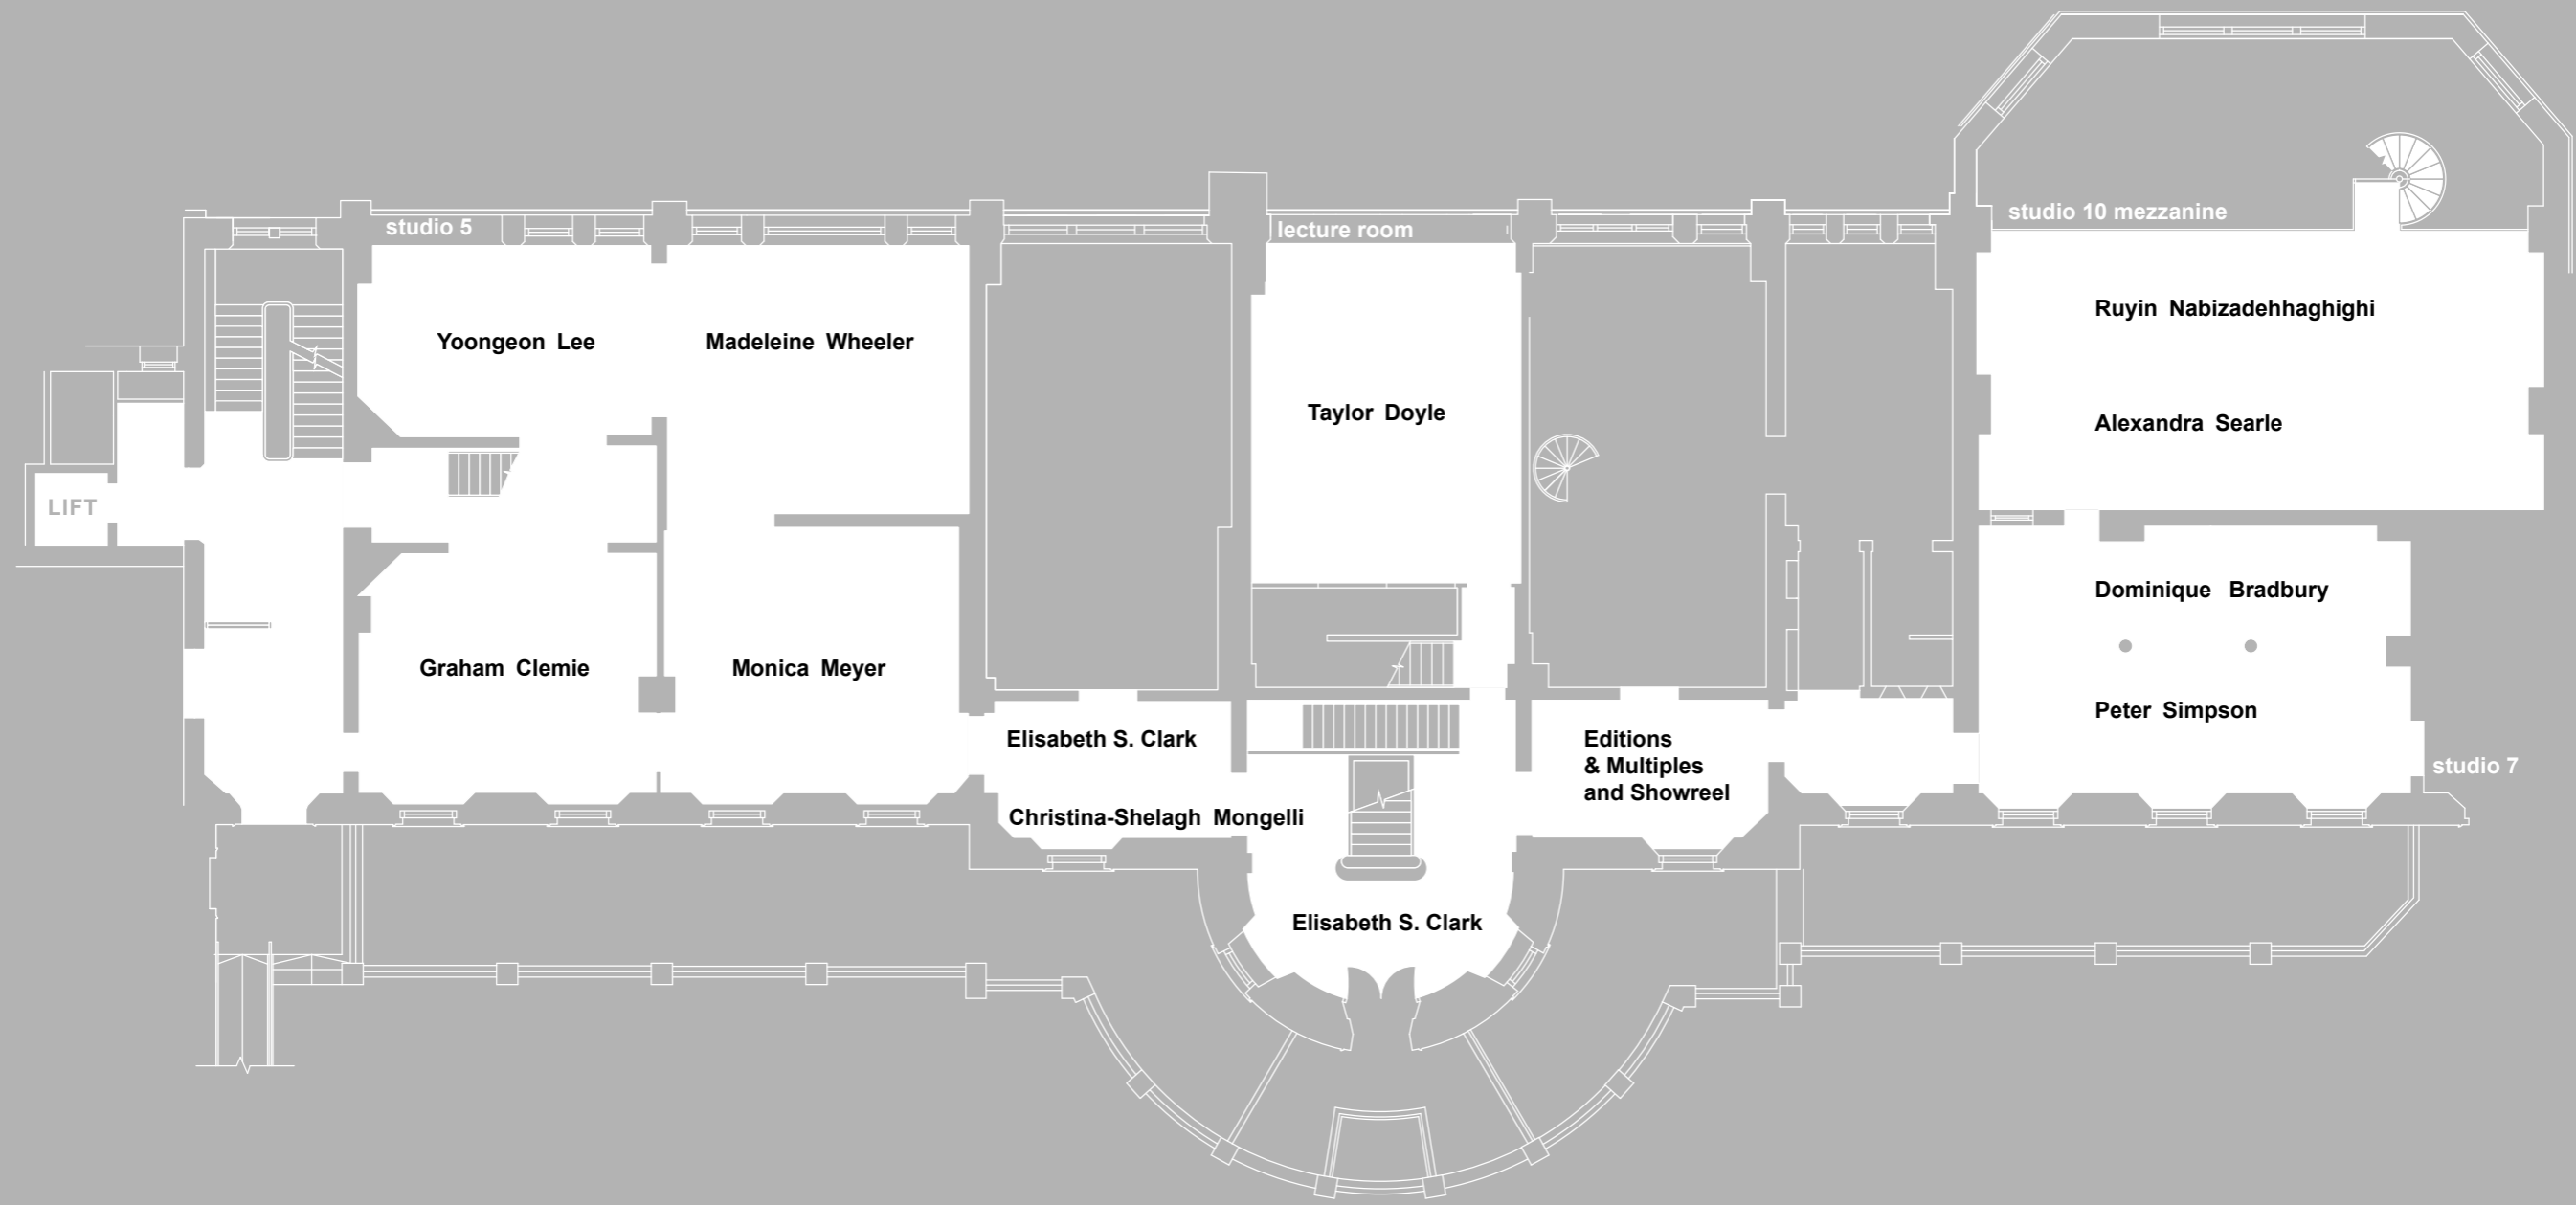

Anthony Hensman

Jack Sutherland

Shinuk Suh

studio 18

basement

Portico:	Boon & Baum
Observatory:	Sophie Bouvier Ausländer
North Lodge:	Naomi Siderfin
Lawn:	Anthony Hensman
Lawn:	Camila Lobos Diaz

ground floor

first floor

second floor