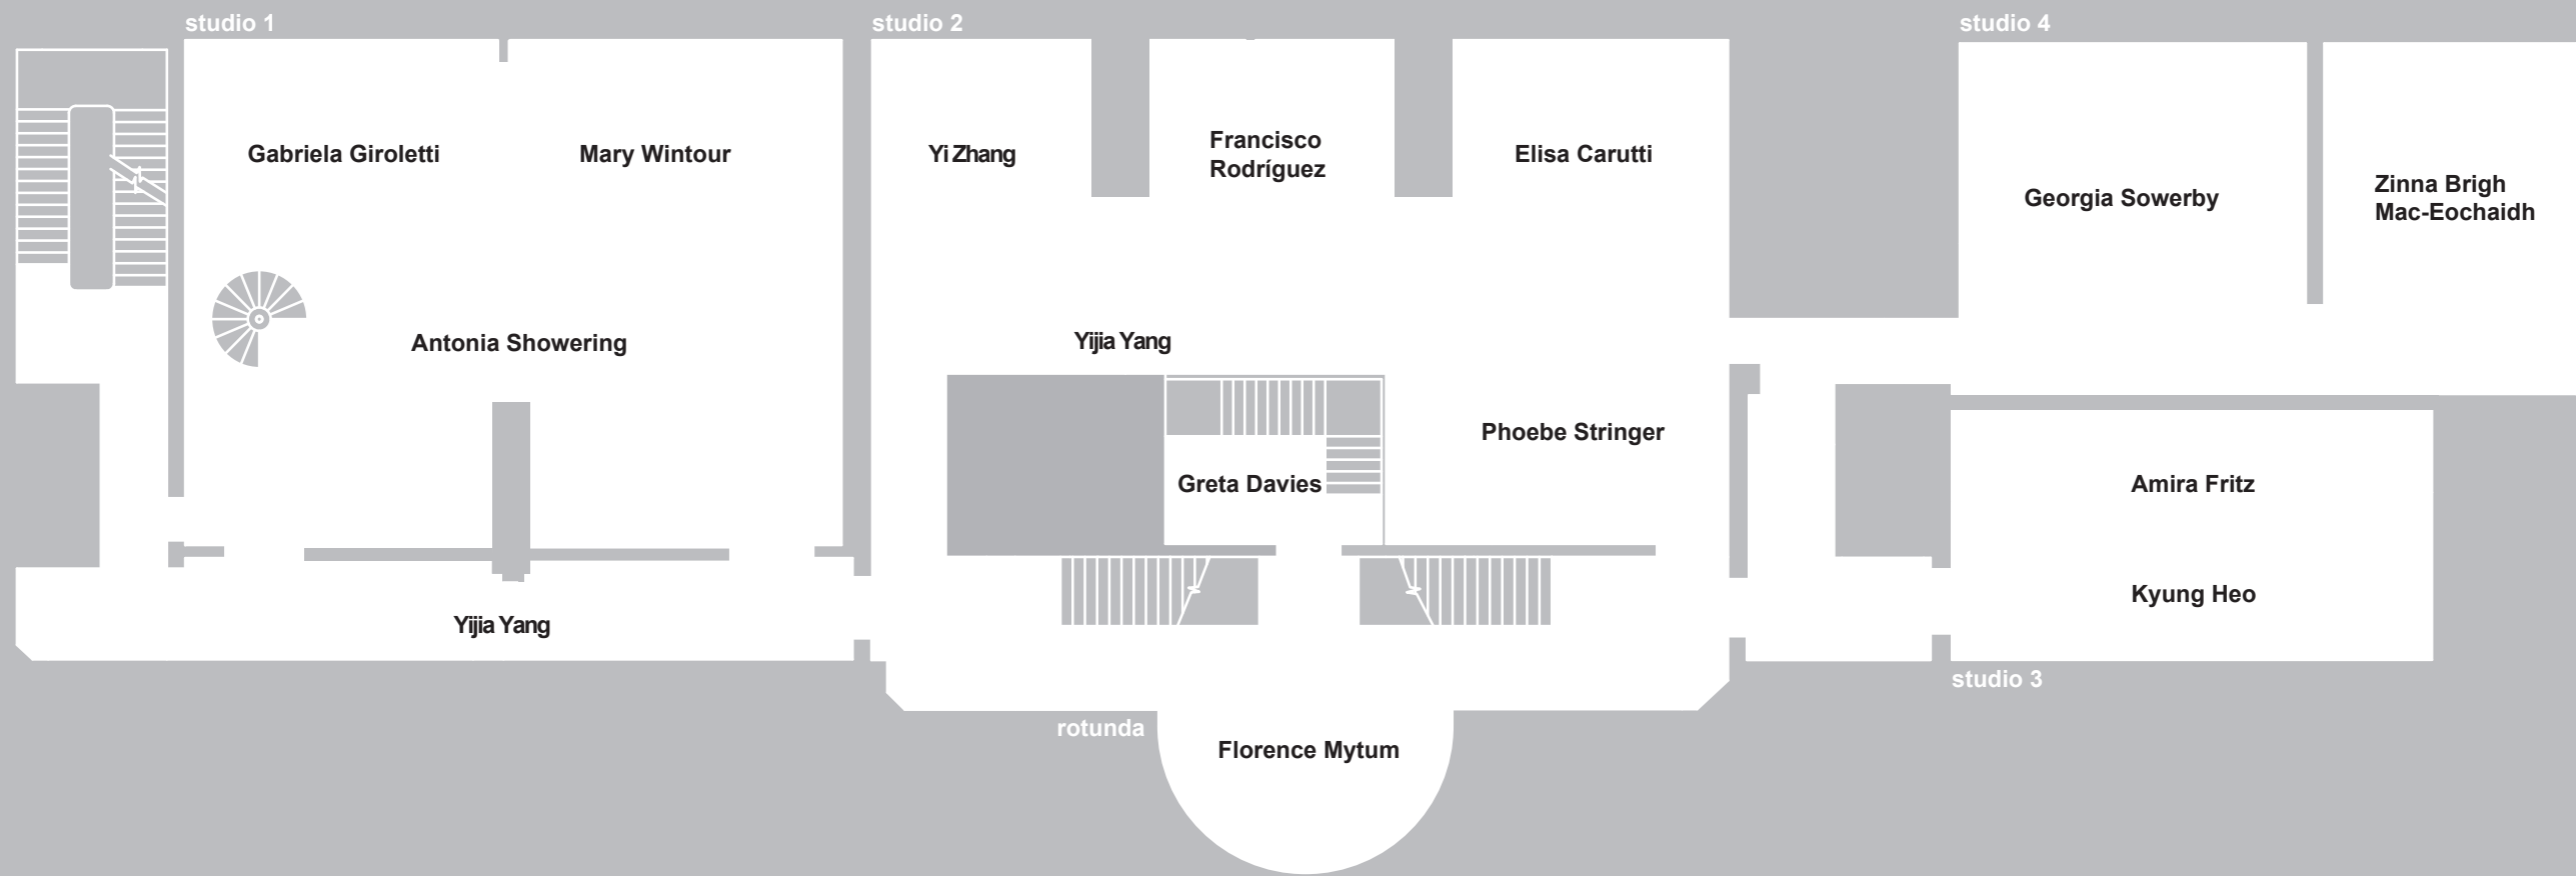

Flurina Sokoll

Gabriella Hirst
(Shower)

Charlie Barlow
(stairwell)

studio 17

studio 16

studio 15

studio 13

toilets

Nayoung Jeong PhD

Grzegorz Stefanski

Ellie MacGarry

Bohyeon Kim

studio 18

Josh Vyrtz

basement

studios 5 & 6 mezzanine

Lawn:	Andrei Costache
Observatory:	Marijke Keyser
North Lodge:	Marijke Keyser
Basement Pit:	Nayoung Jeong PhD
Portico:	Ioana Marinescu PhD

ground floor

first floor

second floor