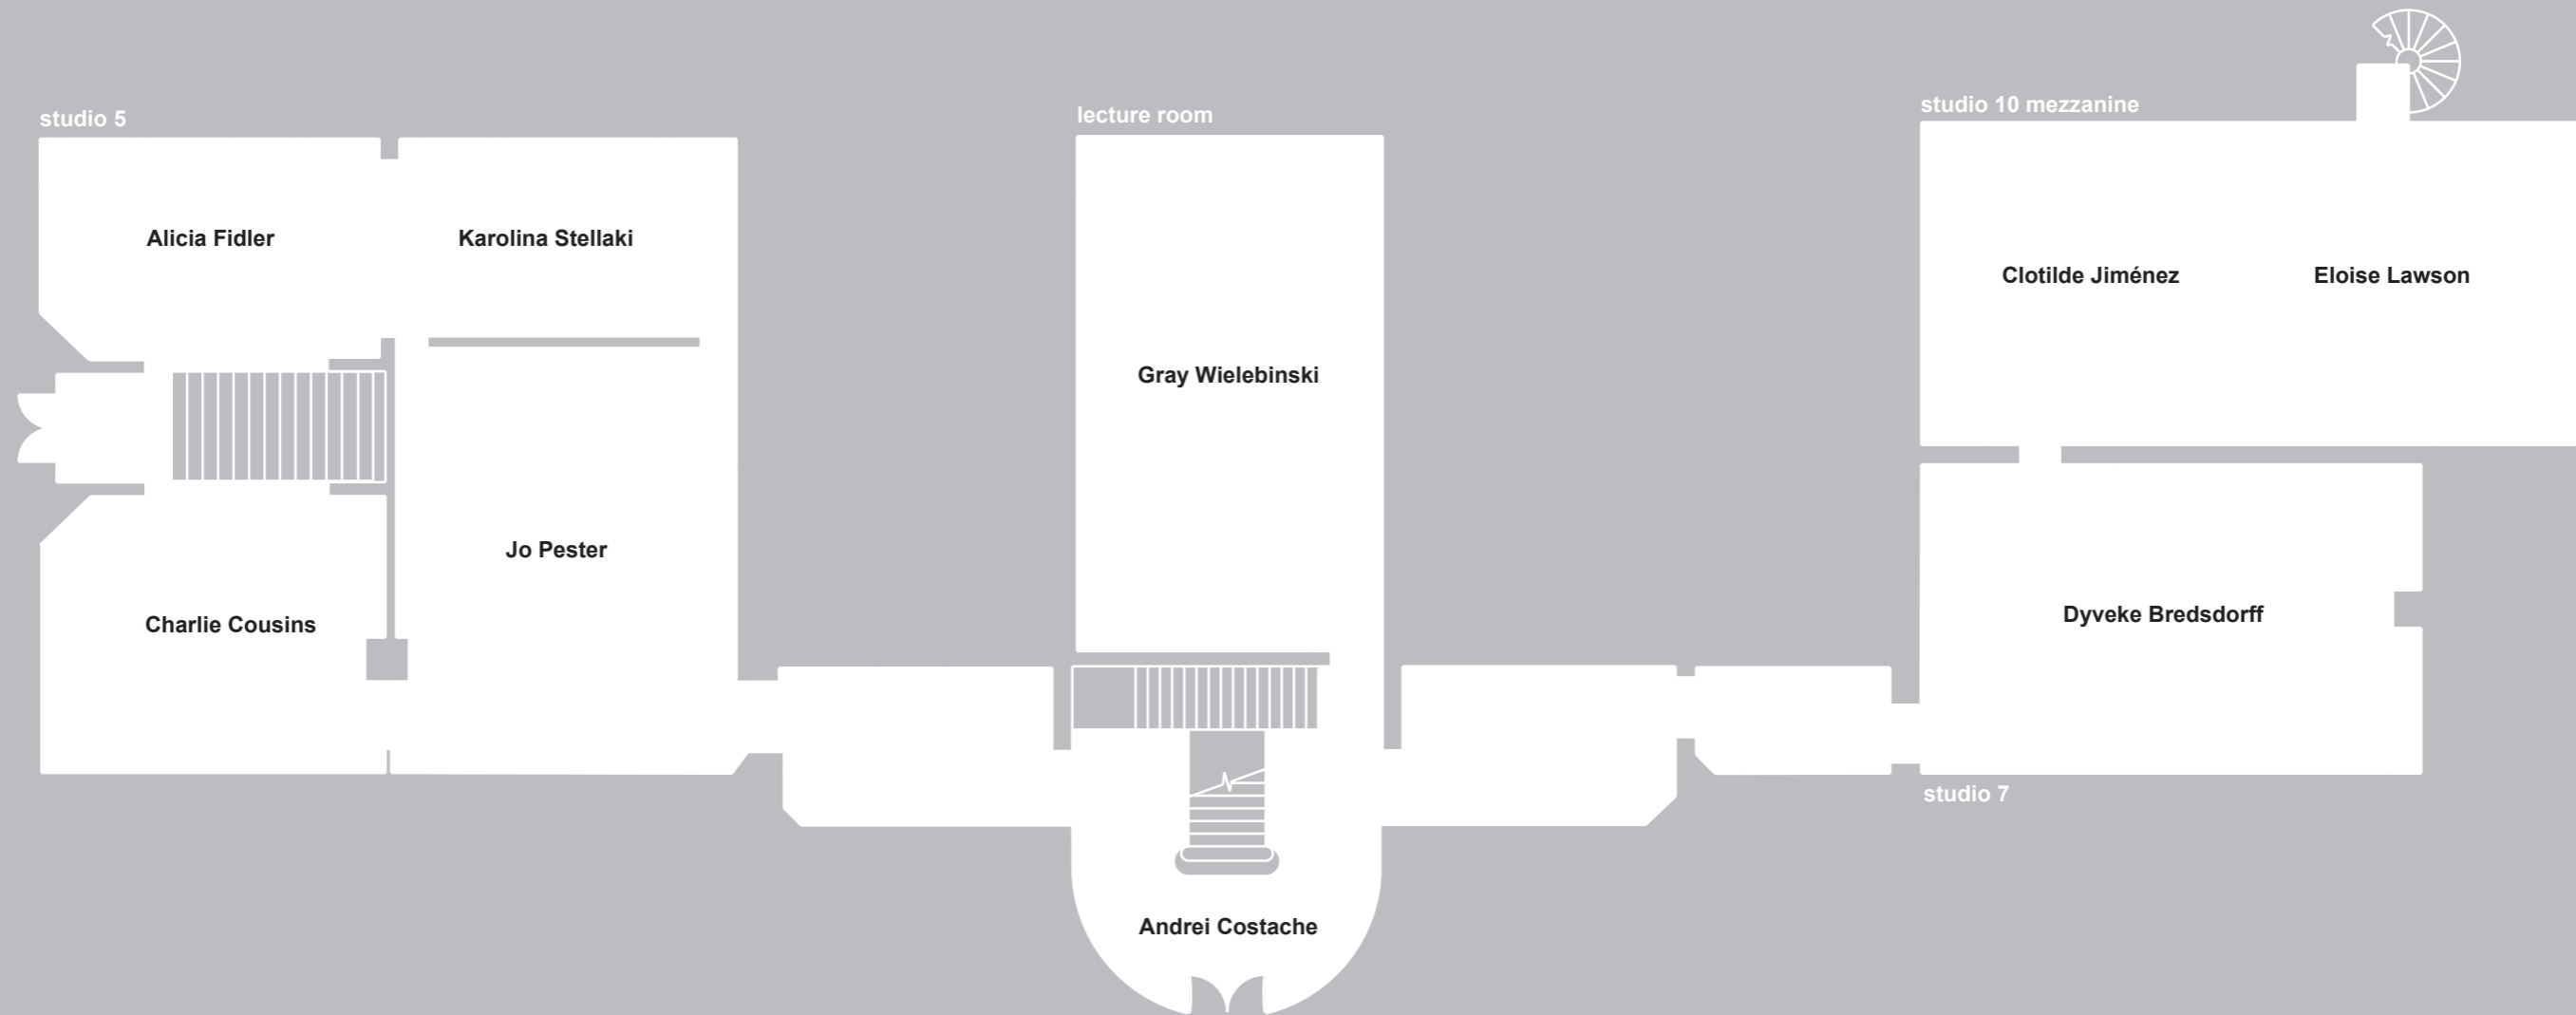

studios 5 & 6 mezzanine

Lawn:	Andrei Costache
Observatory:	Marijke Keyser
North Lodge:	Marijke Keyser
Basement Pit:	Nayoung Jeong PhD
Portico:	Ioana Marinescu PhD

ground floor