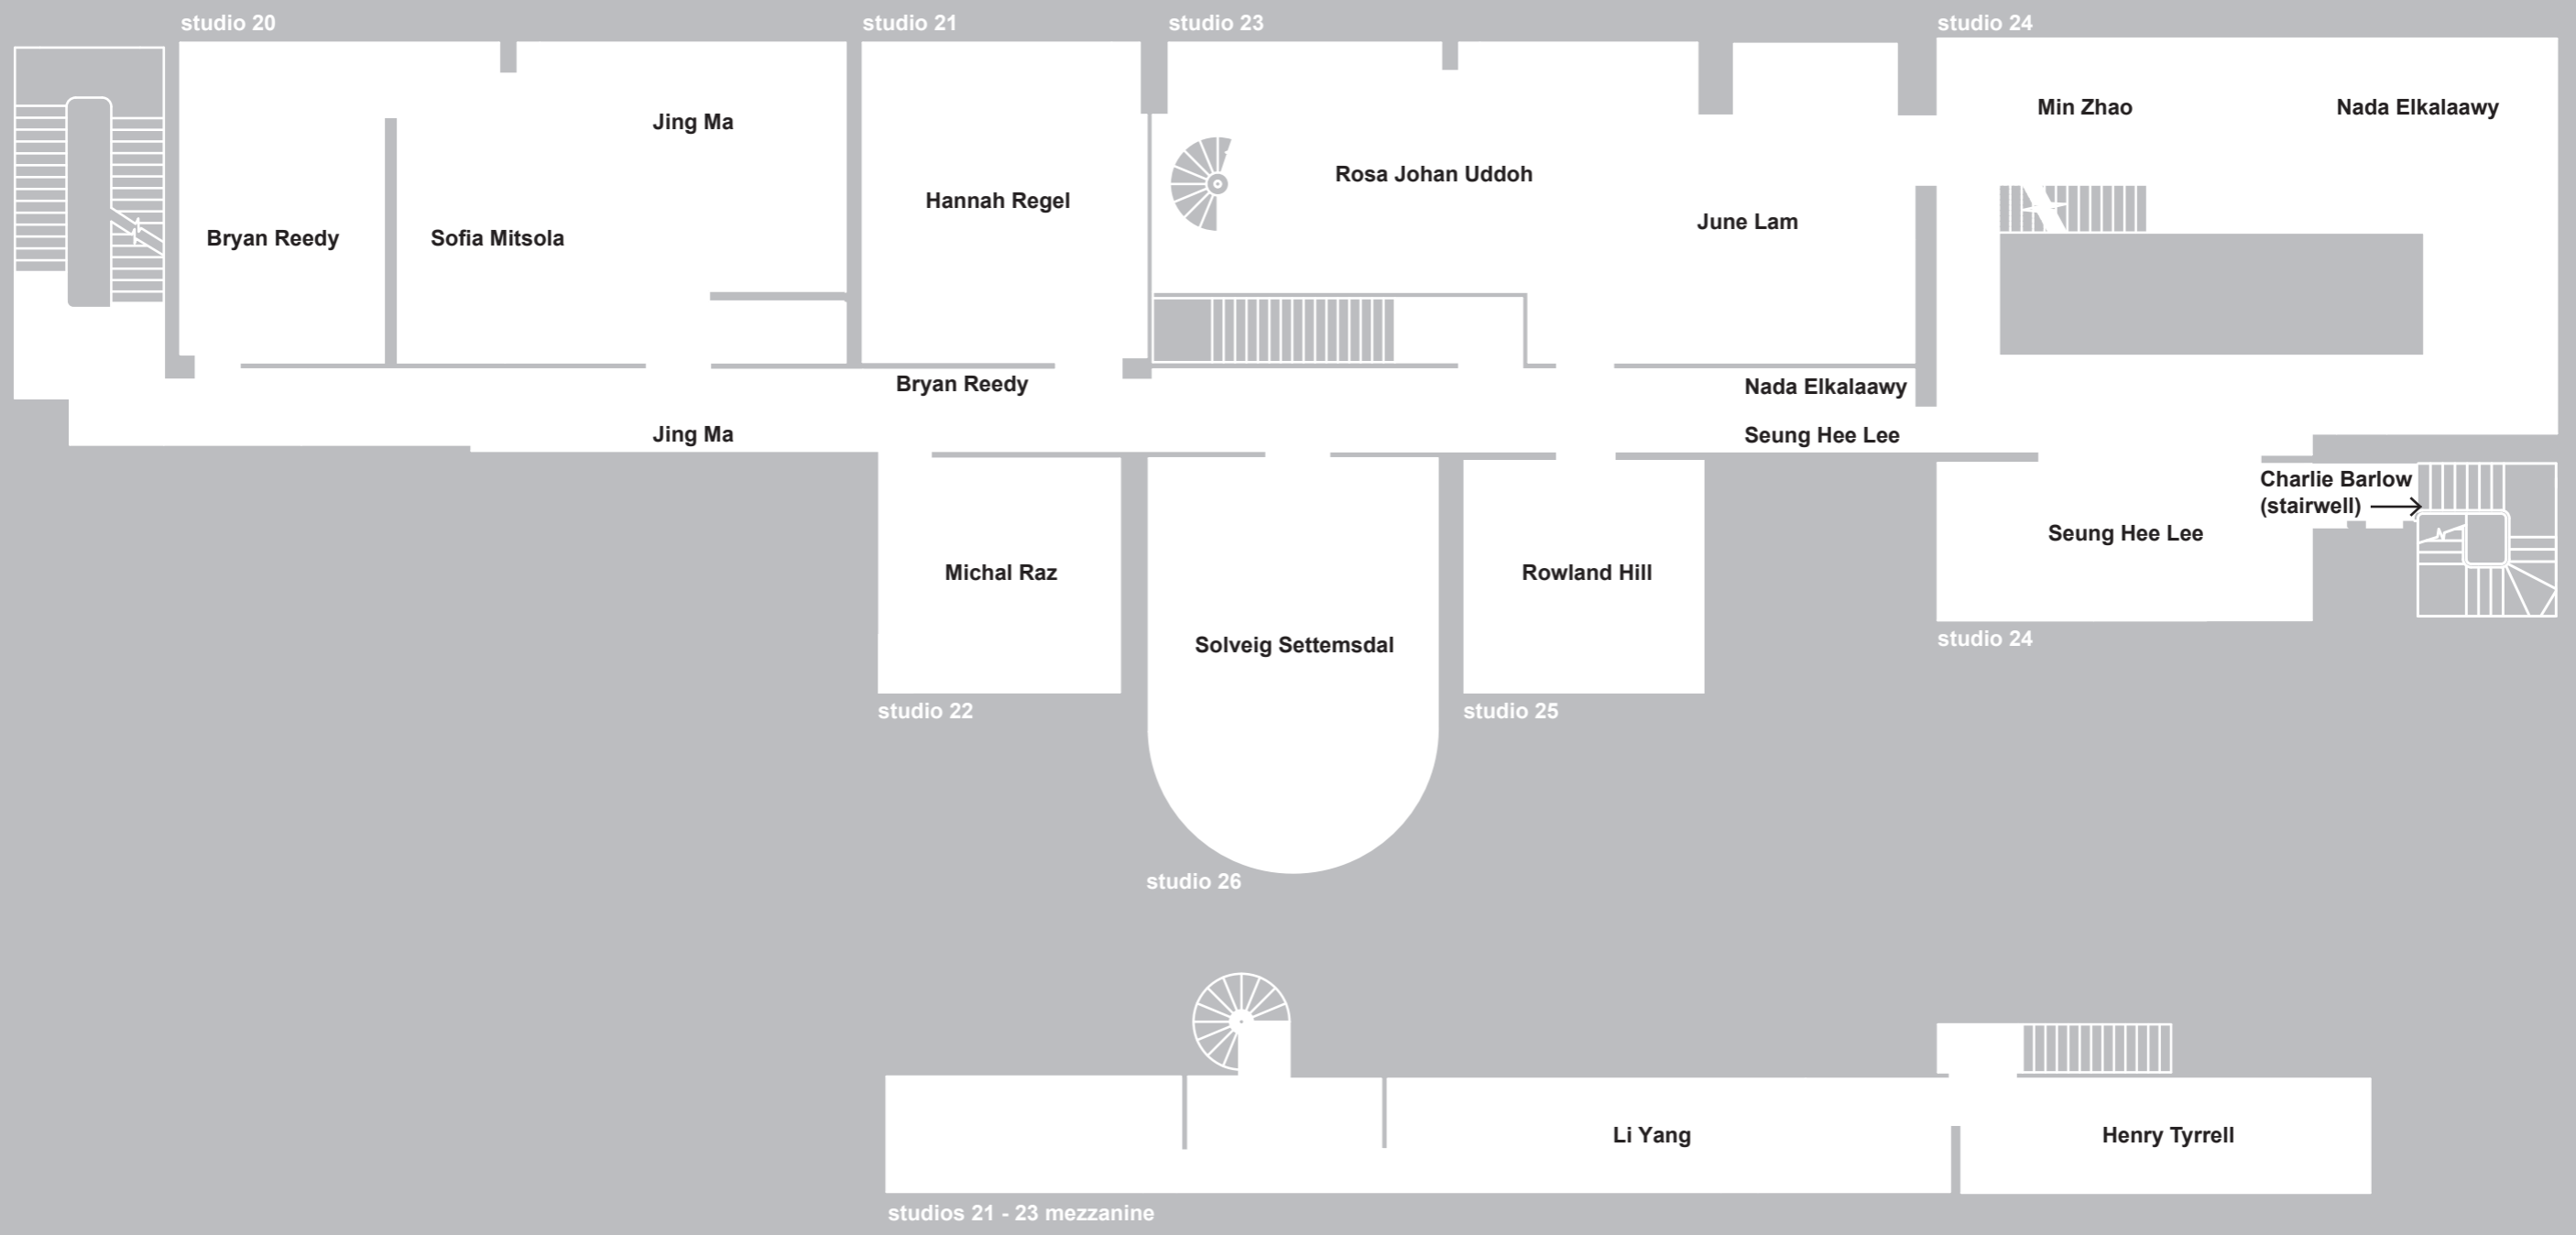

Flurina Sokoll

Gabriella Hirst
(Shower)

Charlie Barlow
(stairwell)

studio 17

studio 16

studio 15

studio 13

toilets

Nayoung Jeong PhD

Grzegorz Stefanski

Ellie MacGarry

Bohyeon Kim

studio 18

Josh Vyrtz

basement

studios 5 & 6 mezzanine

Lawn:	Andrei Costache
Observatory:	Marijke Keyser
North Lodge:	Marijke Keyser
Basement Pit:	Nayoung Jeong PhD
Portico:	Ioana Marinescu PhD

ground floor

first floor

second floor