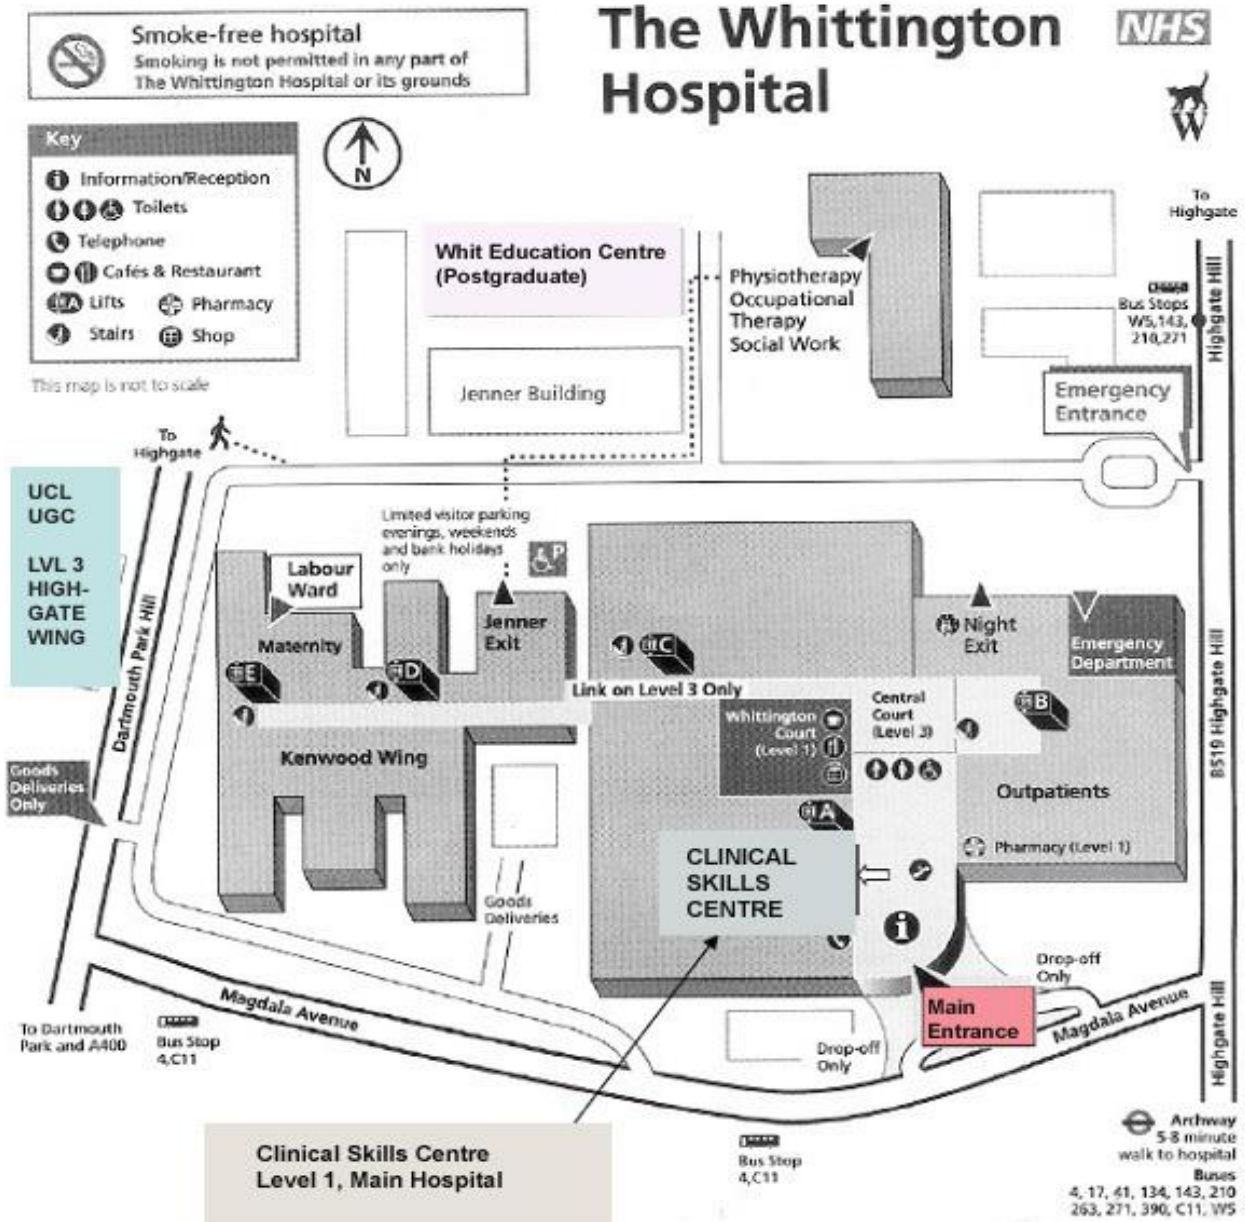

Undergraduate Centre Building Entrance (Glass door)

- Undergraduate Centre, Level 3, Highgate Wing, Dartmouth Park Hill (light blue box)
- Clinical Skills Centre, Level 1, Main Hospital, Magdala Avenue (light grey box)
- Whittington Education Centre, Behind Jenner Building (light pink box)