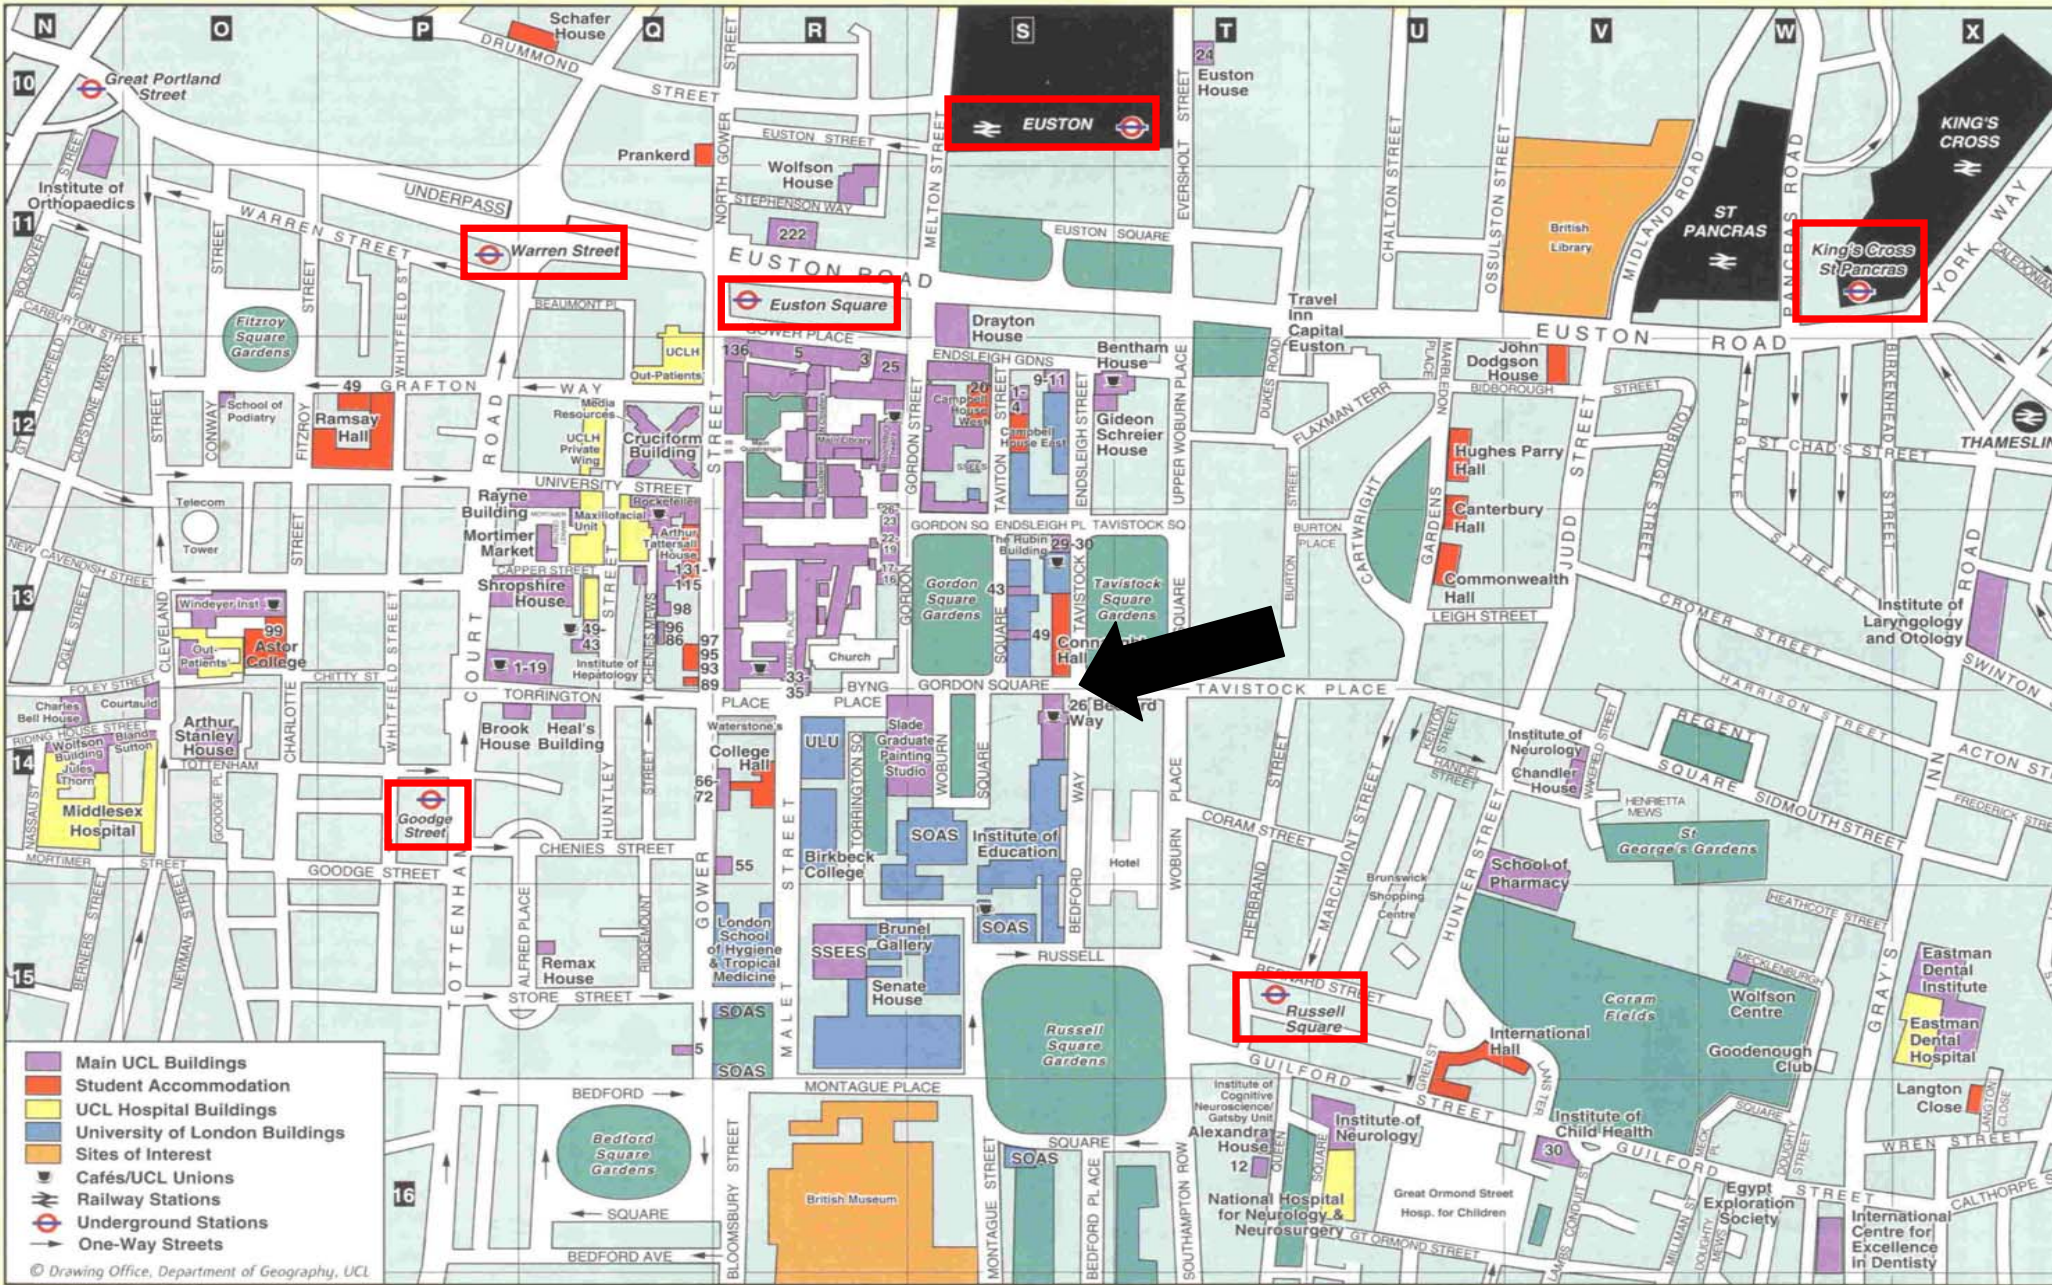

Map 3 General area around UCL

The entrance to the Department of Psychology is up the steps by the traffic lights at the junction of Bedford Way and Gordon Square/Tavistock Square.

Go into the lobby, through the gates (you may have to ask the Beadle* to let you in; if they need to check, then my internal phone is 25390). Then take the lift to the fourth floor, turn right along the main corridor, and my office is room 4.37, on the right.

* UCL-speak for a porter...