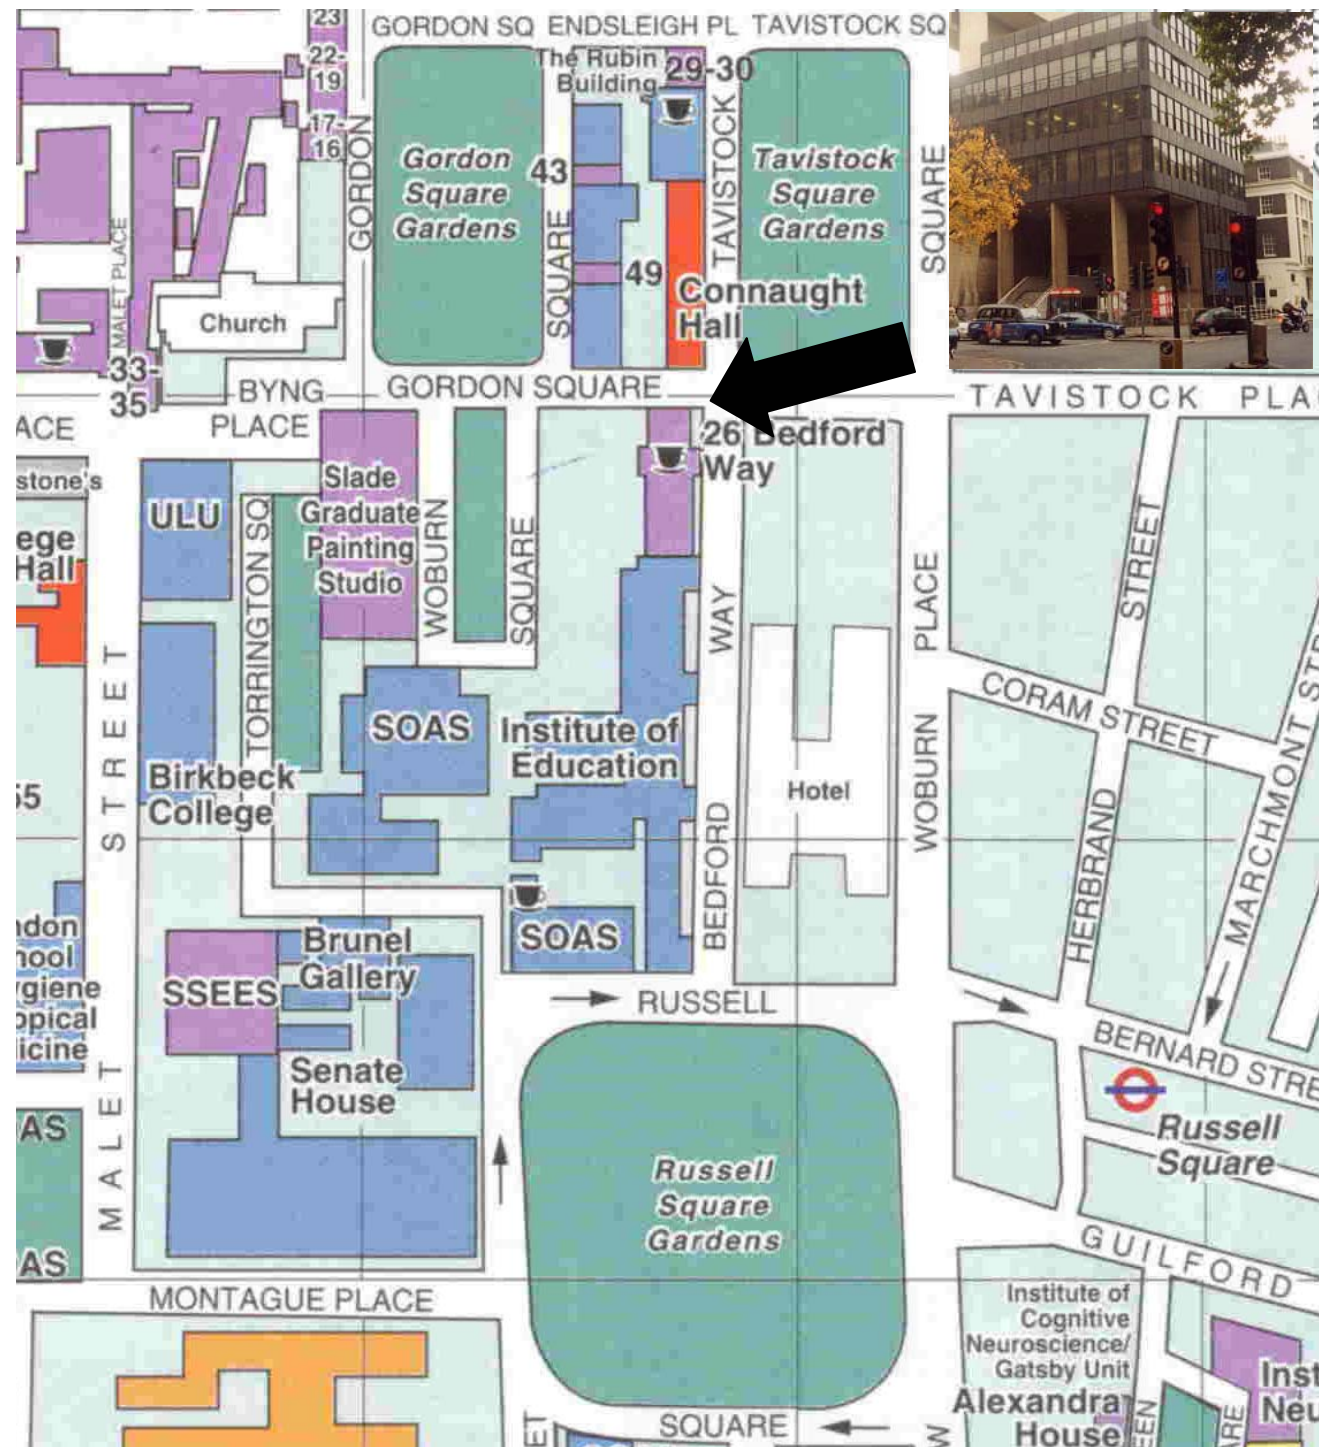

Map 3 General area around UCL

The entrance to the Department of Psychology is up the steps by the traffic lights at the junction of Bedford Way and Gordon Square/Tavistock Square.

Go into the lobby, through the gates (you may have to ask the Beadle* to let you in; if they need to check, then my internal phone is 25390). Then take the lift to the fourth floor, turn right along the main corridor, and my office is room 4.37, on the right.