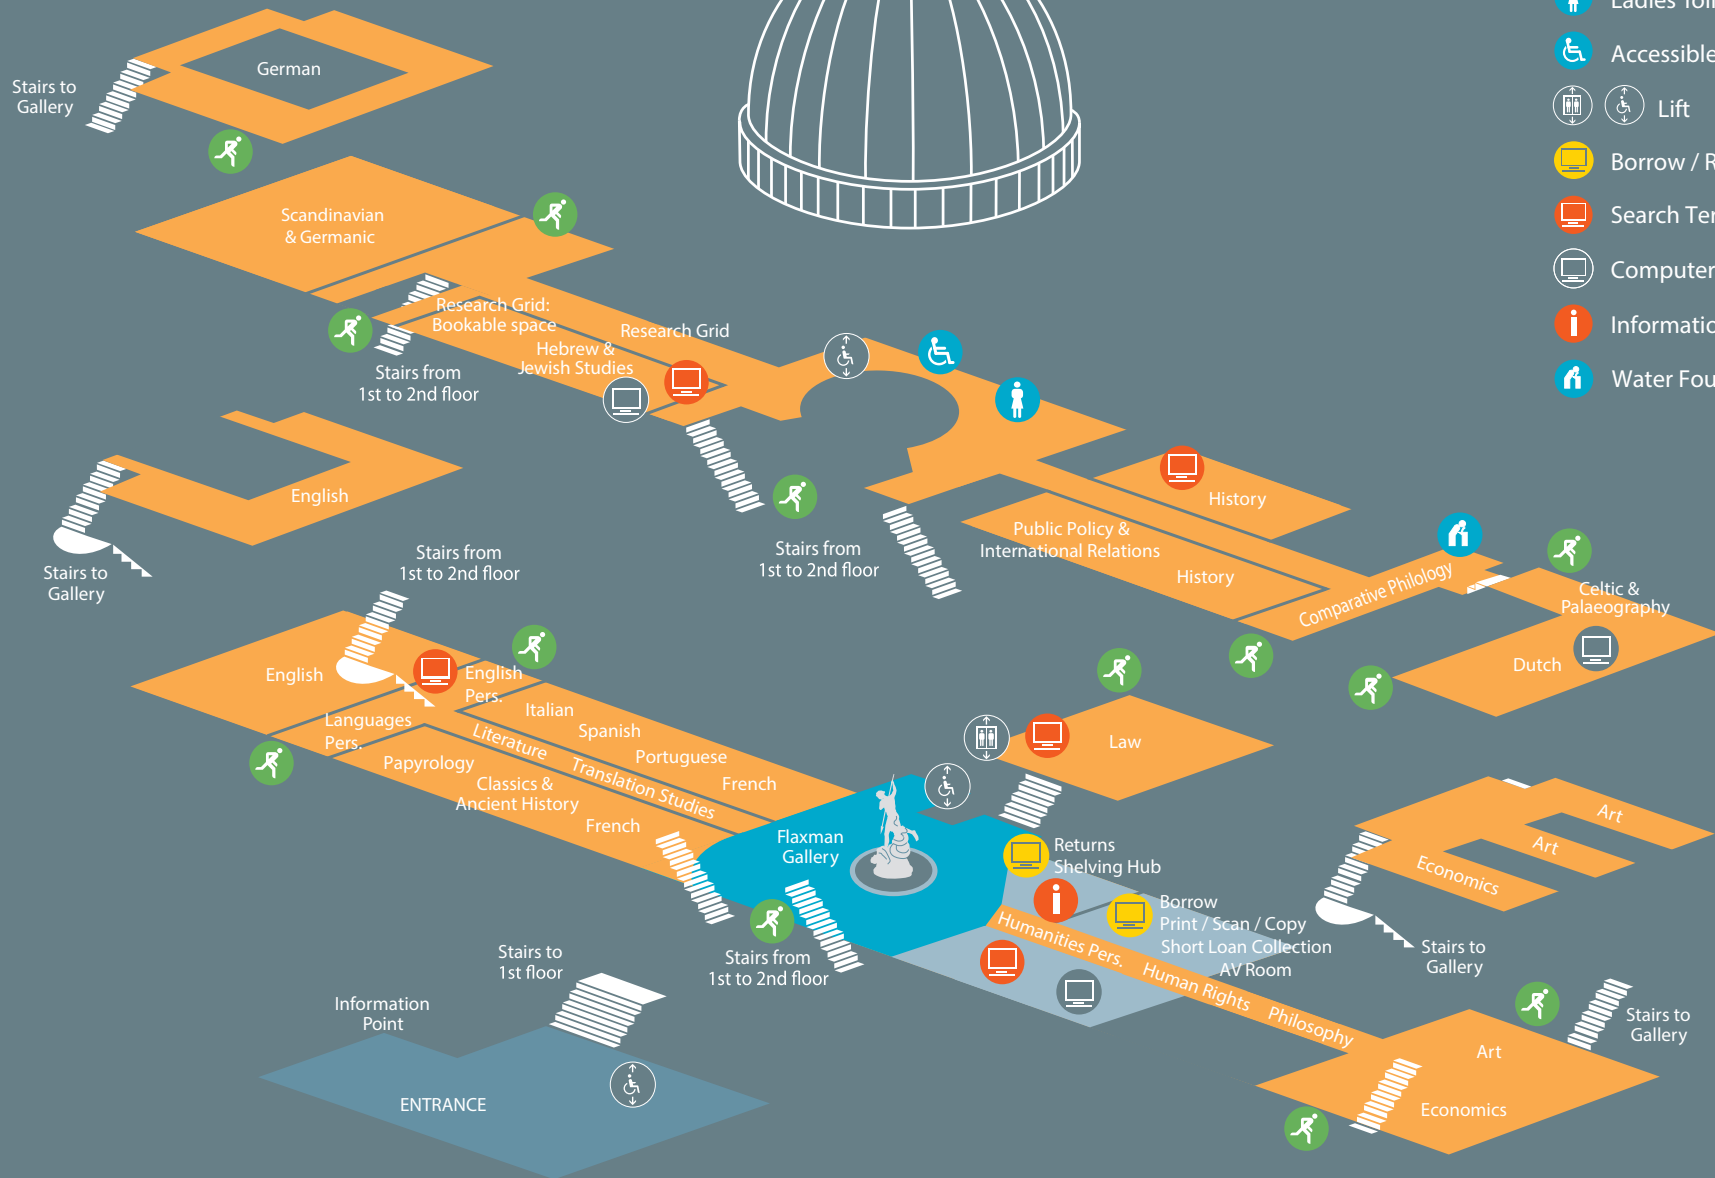

- Emergency Exit
- Ladies Toilet
- Accessible Toilet
- Lift
- Borrow / Renew / Return
- Search Terminals
- Computer Terminals
- Information & Support
- Water Fountain

2

1

G

- Read / Study / Concentrate
- Study / Relax / Collaborate