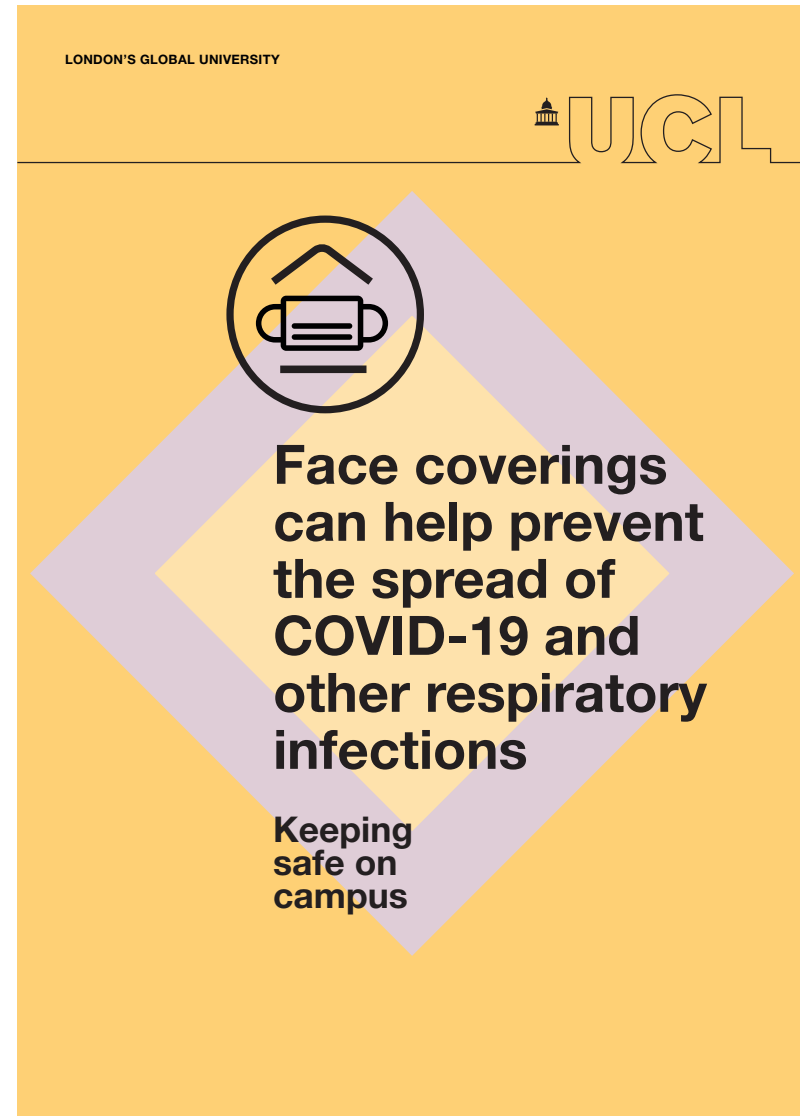

Keeping safe on campus

Posters

FACE COVERINGS
Face coverings in
A4 & A3