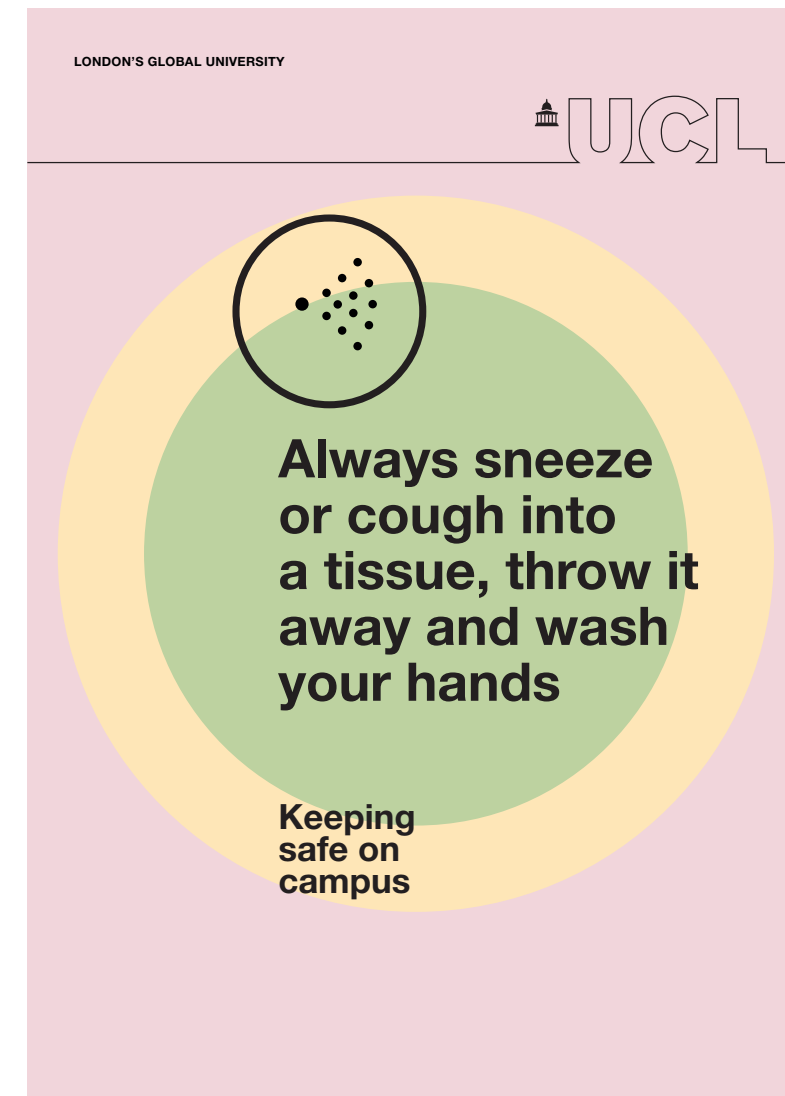

Instructional signage

Posters

Banners

Digital screens

A large graphic consisting of two overlapping diamonds. The outer diamond is a light green color, and the inner diamond is a darker, lime green color. The text 'Keeping safe on campus' is centered within the inner diamond in a white, sans-serif font.

Keeping safe on campus

Posters + Banners

MAIN POSTER
Keeping safe on campus
A4 & A3
Title options

DIGITAL SCREEN VERSIONS
landscape / portrait
1920 x 1080 px

BANNER

MAIN BANNER
Keeping safe on campus
800 x 2000 mm

Keeping safe on campus

Posters

FACE COVERINGS
Face coverings in
A4 & A3

WASH HANDS
Wash your hands more
often for 30 seconds
A4 & A3

COUGH / SNEEZE
Always sneeze or
cough into a tissue,
throw it away and
wash your hands
A4 & A3