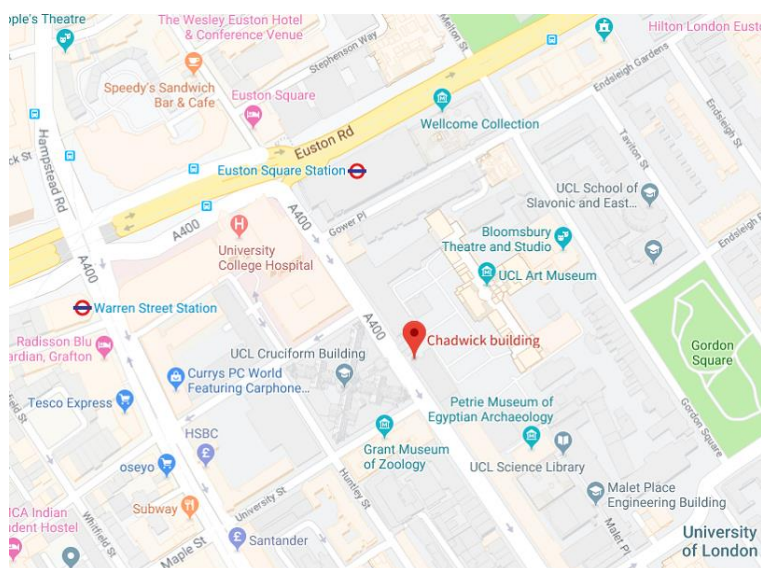

1 ST JULY	ACTIVITY	LOCATION
18:00 – 20:00	Drinks and canapes reception	UCL Chadwick Building, Room Go4
2 ND JULY	ACTIVITY	LOCATION
09:30 – 17:00	EPICentre Encounters, day 1	UCL at Here East
17:30 – 20:00	Delegates' dinner (please note reservation is essential)	Shane's on Canalside
3 RD JULY	ACTIVITY	LOCATION
09:30 – 17:00	EPICentre Encounters, day 2	UCL at Here East

UCL Chadwick Building

Nearest stations are Warren Street and Euston Square, each about 5 minutes' walk.

To find Chadwick Room Go4, please enter UCL's Main Quad from the Gower St. entrance; the Chadwick Building will be on your right.

UCL at Here East

Nearest stations Hackney Wick, about 6 minutes' walk and Stratford, a 20-minute walk. A free Here East shuttle bus service runs between Stratford City Station (Bus stop X) and Stratford International (Bus stop E), running every 5 minutes from 7am – 10.30pm.

Bus routes include 388, W15, 26, N26, 97, 236, 276, 308, 339.

Building entrance is marked by a large orange B on the building façade and there is a UCL flag outside. Please note the entrance is on East Bay Lane (not the canal side).