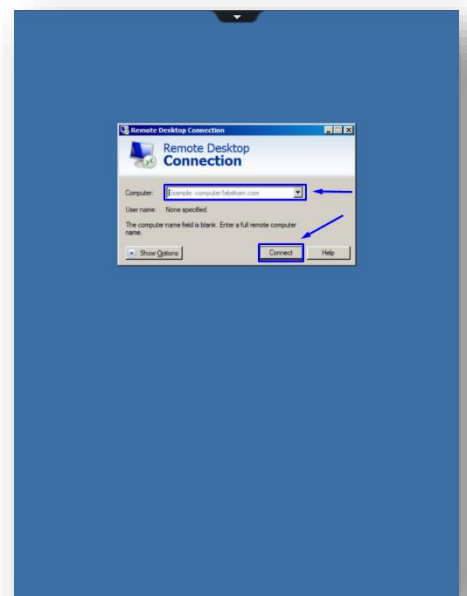

UNIVERSITY COLLEGE LONDON MEDICAL SCHOOL

IT for School of Life and Medical Sciences
UCL Great Ormond St Institute of Child Health
Information Services Division
30 Guilford Street
London WC1N 1EH

ACCESS GOSH SERVICES FROM A UCL COMPUTER

ACCESS GOSH SERVICES FROM A PC

Install Citrix Receiver from Software Center

Open a Chrome Browser and navigate to <https://portal3.gosh.nhs.uk>

Login with your GOSH username and password

You can access EPIC from here or go to the Apps tab and launch GOSH services using the Apps.

To access GOSH Staff Terminal Services, click on the **Remote Desktop** icon and type GOSH-StaffTS, select connect and login with your GOSH username and password.

To access your GOSH computer type in the hostname or IP of the computer, select connect and login with your GOSH credentials