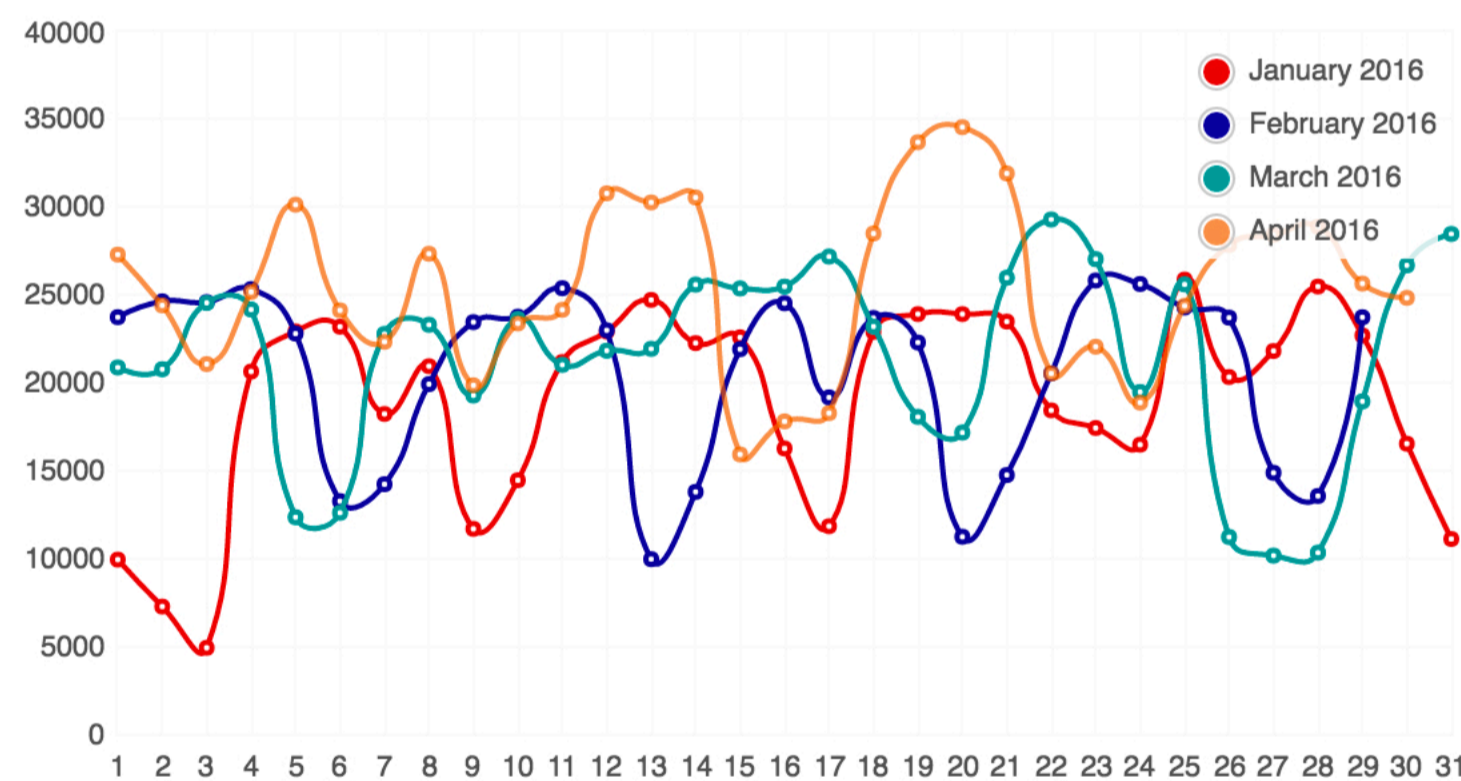

Wednesday, 15.06.2016

Menu

- Dashboard 3
- London
- Queen Elizabeth Olympic Park
- Map

TfL Bus Status

76%

513 bus lines in Good Service | 161 disrupted bus lines

06/14/2016 16:19:06

Bike Hire Status

06/14/2016 16:19:06

Bike Hire Rate

Tube, Overground, DLR and TfL Rail

- Bakerloo ● Good Service
- Central ● Good Service
- Circle ● Good Service
- District ● Good Service
- DLR ● Good Service
- Hammersmith & City ● Good Service
- Jubilee ● Good Service
- London Overground ● Part Closure
- Metropolitan ● Good Service
- Northern ● Good Service
- Piccadilly ● Good Service
- TfL Rail ● Good Service
- Victoria ● Good Service
- Waterloo & City ● Good Service

06/14/2016 16:19:06

The Financial Times Stock Exchange 100 Index

Bike Hires 2016

2,611,759

Journey Type

Journey type share on public transport in April 2016

London, UK
Wednesday, 15.06.2016

19°

1 kmph

Average Bike Ride

17mins