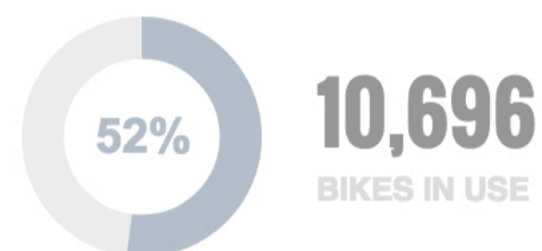

Wednesday, 15.06.2016

Menu

- Dashboard 3
- London
- Queen Elizabeth Olympic Park
- Map

TfL Bus Status

76%

513 bus lines in Good Service | 161 disrupted bus lines

06/14/2016 16:19:06

Bike Hire Status

06/14/2016 16:19:06

The Financial Times Stock Exchange 100 Index

Bike Hires 2016

2,611,759

Journey Type

Journey type share on public transport in April 2016

London, UK
Wednesday, 15.06.2016

19°