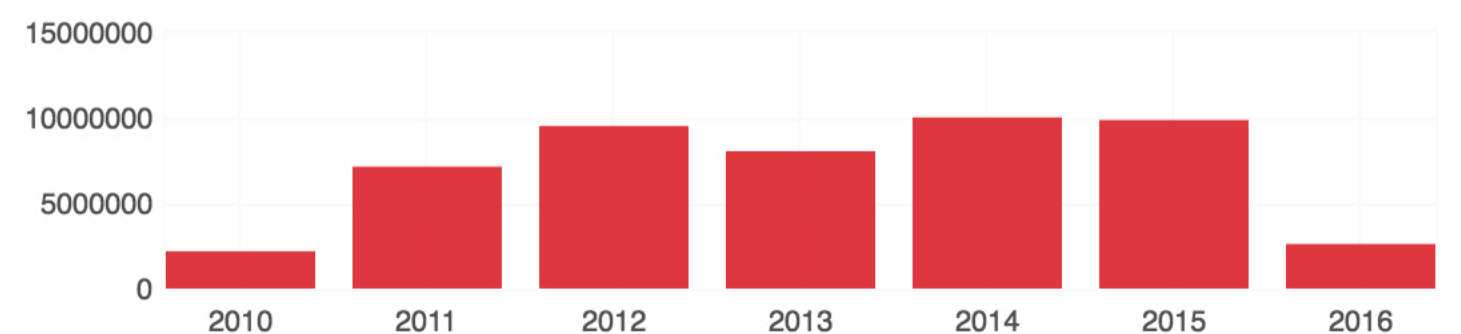

06/14/2016 16:19:06

The Financial Times Stock Exchange 100 Index

Bike Hires 2016

2,611,759

Journey Type

Journey type share on public transport in April 2016

London, UK
Wednesday, 15.06.2016

19°