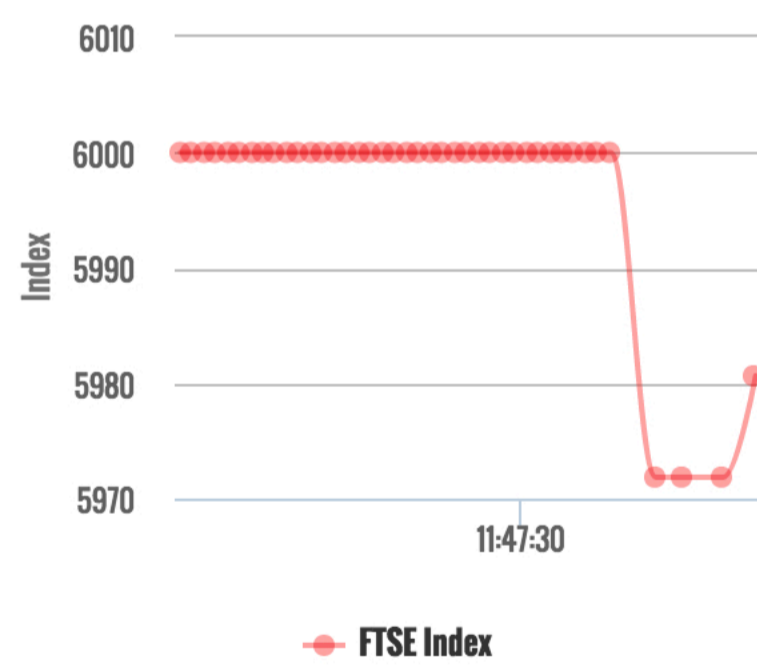

06/14/2016 16:19:06

Bike Hire Rate

Tube, Overground, DLR and TfL Rail

- Bakerloo ● Good Service
- Central ● Good Service
- Circle ● Good Service
- District ● Good Service
- DLR ● Good Service
- Hammersmith & City ● Good Service
- Jubilee ● Good Service
- London Overground ● Part Closure
- Metropolitan ● Good Service
- Northern ● Good Service
- Piccadilly ● Good Service
- TfL Rail ● Good Service
- Victoria ● Good Service
- Waterloo & City ● Good Service

06/14/2016 16:19:06

The Financial Times Stock Exchange 100 Index

Bike Hires 2016

2,611,759

Journey Type

Journey type share on public transport in April 2016

London, UK
Wednesday, 15.06.2016

19°