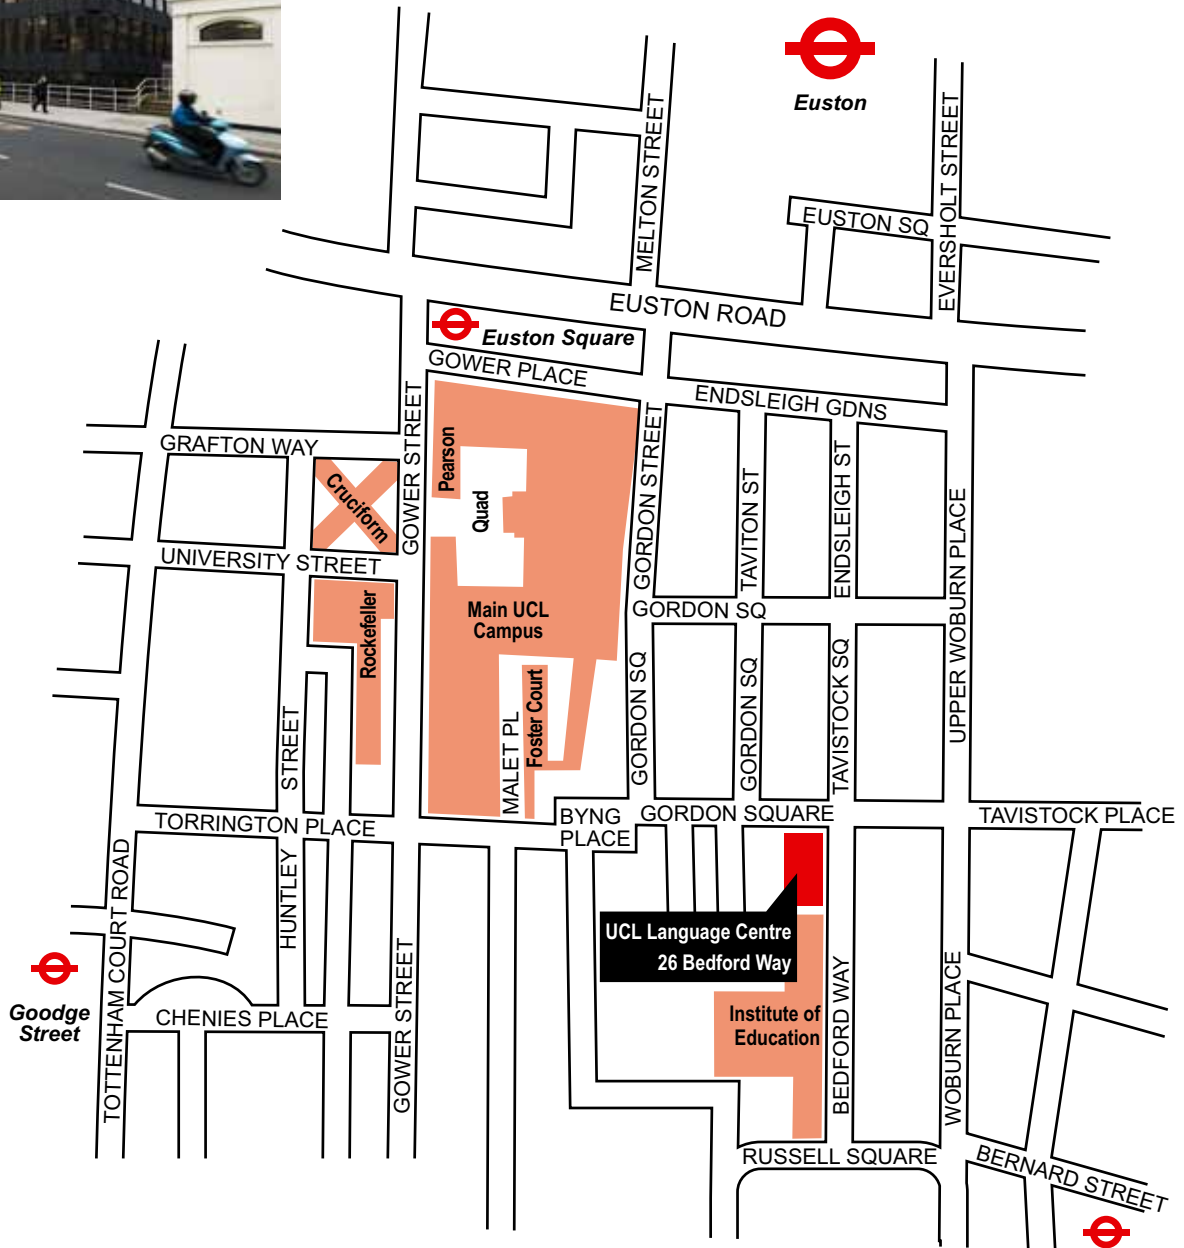

The UCL Language Centre

Nearest tube stations
Euston, Russell Square
or Goodge Street

**University College London
26 Bedford Way
London, WC1H 0AP UK**

**Tel: 0207 679 54 54
Fax: 0207 679 1102
www.ucl.ac.uk/language-centre**