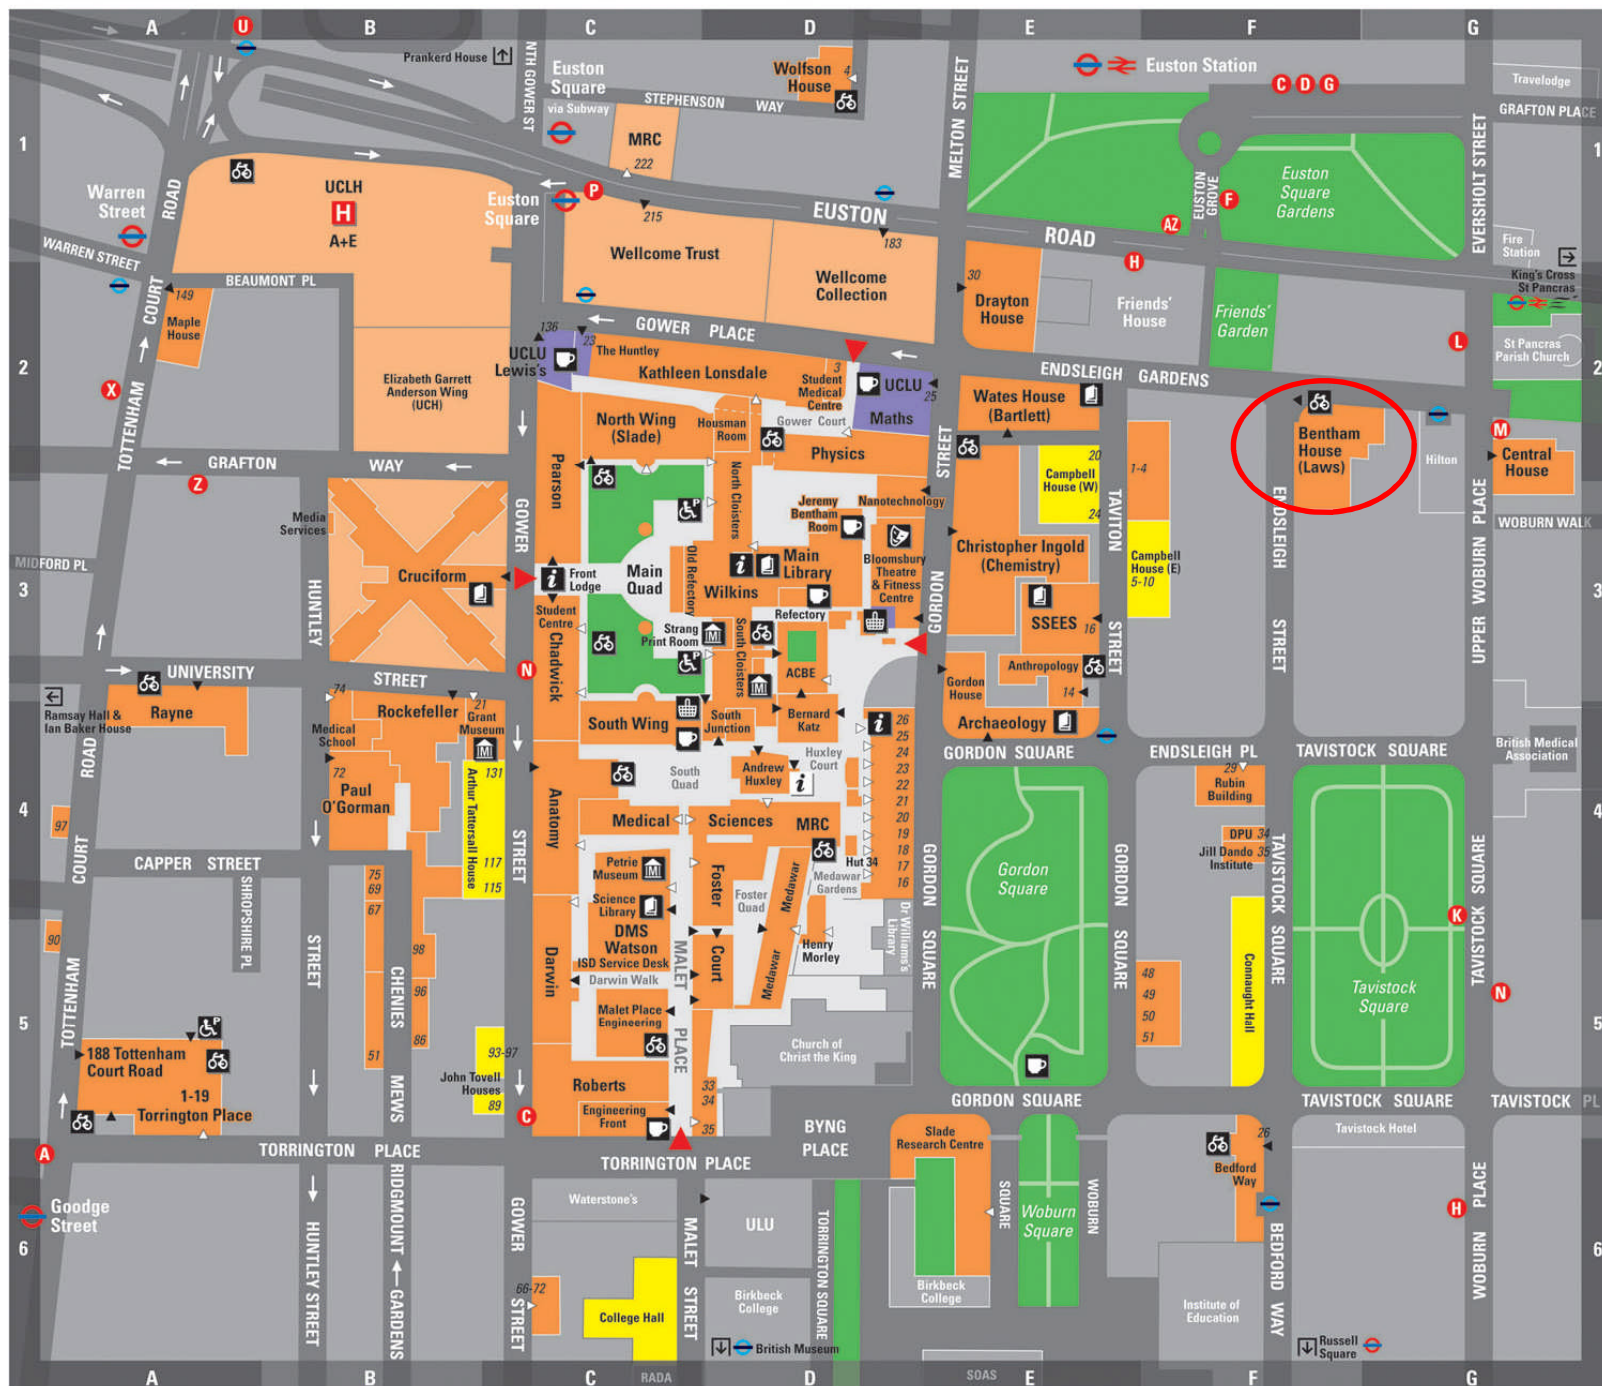

Map 2 Bloomsbury Campus

- | | | | | |
|-----------------------|---------------------|-----------------------|--|-----------------------|
| Main UCL Buildings | UCL Library Sites | Cafés | Underground Station
<small>© Transport for London</small> | 22 Street number |
| Student Accommodation | UCL Shop | Cycle Parking | Railway Station | Access to Main Campus |
| UCL Union Buildings | Information Point | Museums & Collections | Cycle Hire Station
<small>© Transport for London</small> | Accessible Route |
| Pedestrian Area | Security and Access | Theatre | Bus stop | Pedestrian Access |
| | Hospital | Accessible Parking | One-Way Streets | |