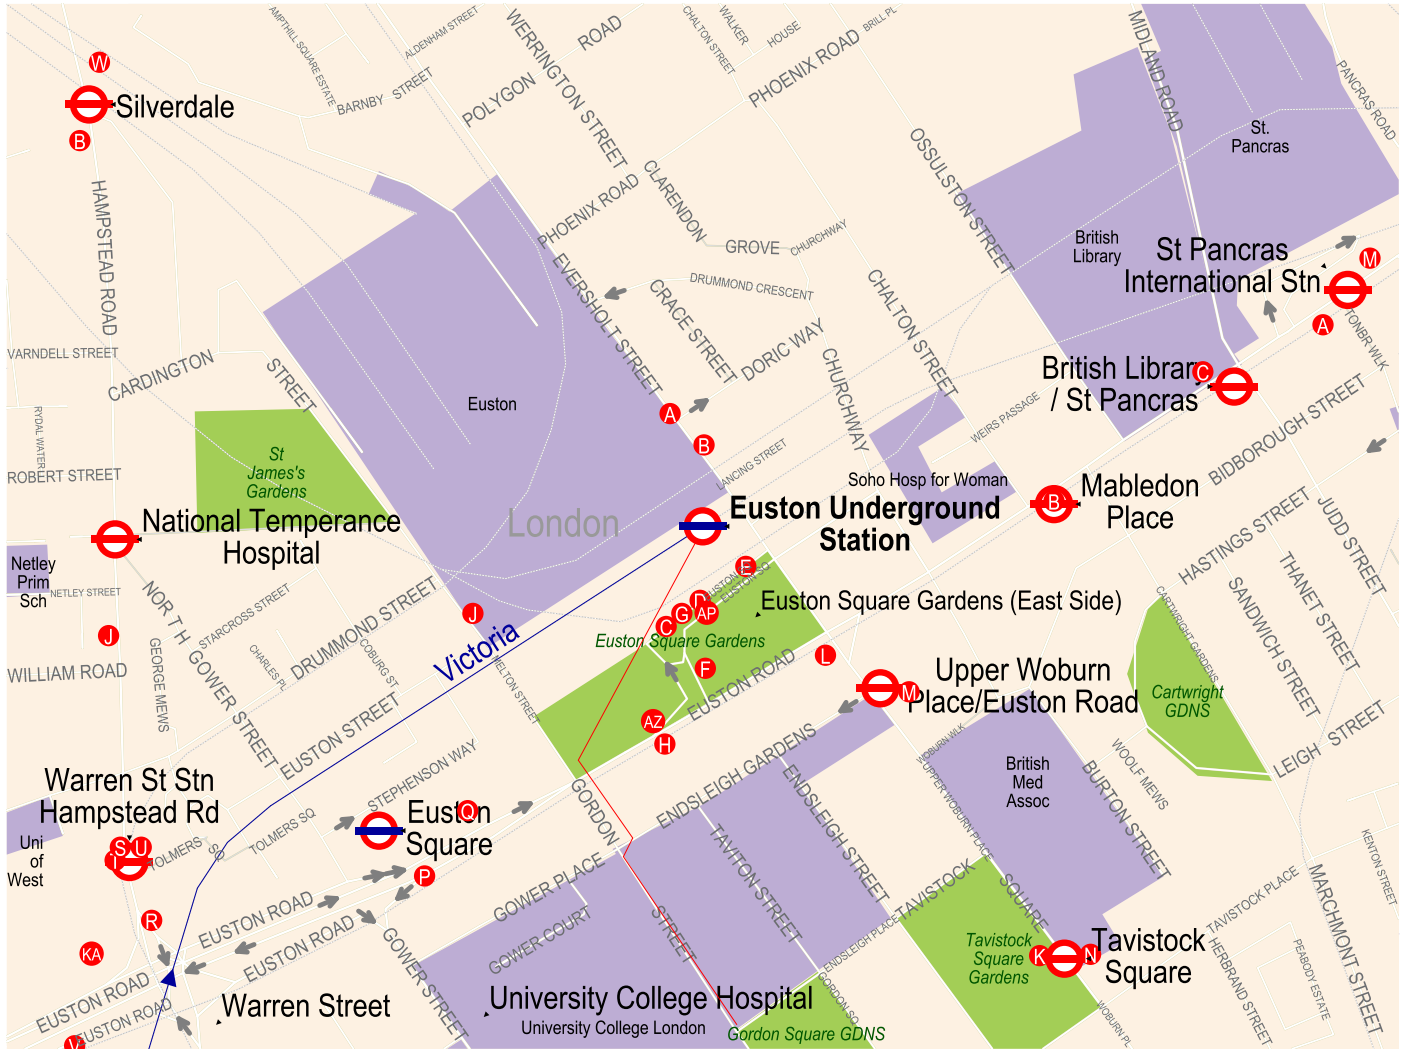

Area Map: Euston Underground Station

© 2003 NAVTEQ/PTV AG/Map&Guide

 London Underground
  Underground
  Bus